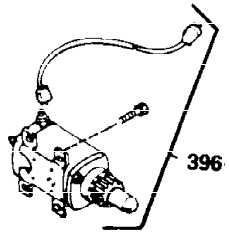

**OPTIONAL SPARK ARREST
MUFFLER**