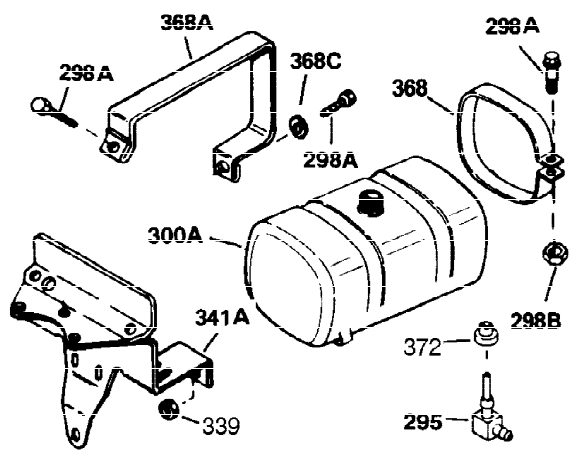

Ref #	Part Number	Qty	Description
400	33235A	1	* Gasket Set (Incl. items marked PK i n notes) Incl. part #'s 27272A (2), 27896A (2), 27913A (1), 27915A (2), 28938C (1), 29673 (1), 30684 (1), 31688A (1), 33355A (1), 35865 (1)
420	730225	1	SAE 30 4-Cycle Engine Oil (Quart)
453	29538	1	Engine Mounting Base
454	650542	4	Screw, 5/16-18 x 3/4"