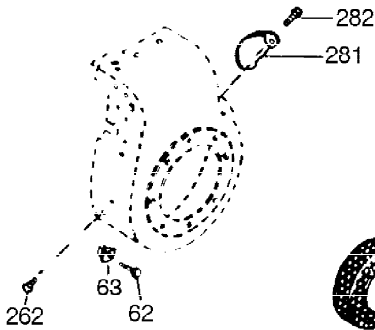

Ref #	Part Number	Qty	Description
400	33235A	1	* Gasket Set (Incl. items marked PK i n notes) Incl. part #'s 27272A (2), 27896A (2), 27913A (1), 27915A (2), 28938C (1), 29673 (1), 30684 (1), 31688A (1), 33355A (1), 35865 (1)
420	730225	1	SAE 30 4-Cycle Engine Oil (Quart)
453	29538	1	Engine Mounting Base
454	650542	4	Screw, 5/16-18 x 3/4"