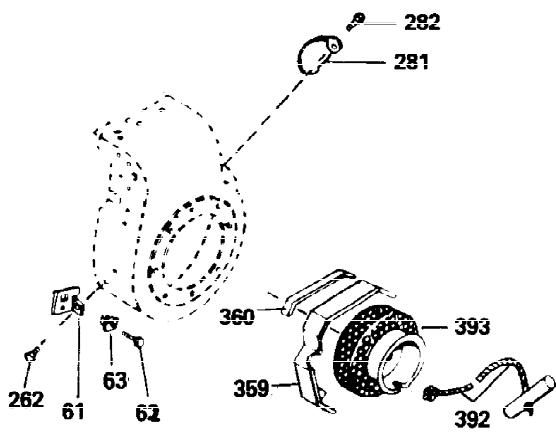

Ref #	Part Number	Qty	Description
301	35355	1	Fuel Cap
305	35554	1	Oil Fill Tube
307	35499	1	"O" Ring
308	35540	1	Fill Tube Clip
310	35555	1	Dipstick
325	29443	1	Wire Clip
340	34168A	1	Fuel Tank Bracket
341	34167	1	Fuel Tank Bracket
342	30063	1	Screw, Torx T-30, 1/4-20 x 1/2"
370A	550223	1	Logo Decal
380	632230	1	Carburetor (Incl. 184)
390	590420	1	Rewind Starter
400	33235A	1	* Gasket Set (Incl. items marked PK i n notes) Incl. part #'s 27272A (2), 27896A (2), 27913A (1), 27915A (2), 28938C (1), 29673 (1), 30684 (1), 31688A (1), 33355A (1), 35865 (1)
420	730225	1	SAE 30 4-Cycle Engine Oil (Quart)
453	29538	1	Engine Mounting Base
454	650542	4	Screw, 5/16-18 x 3/4"