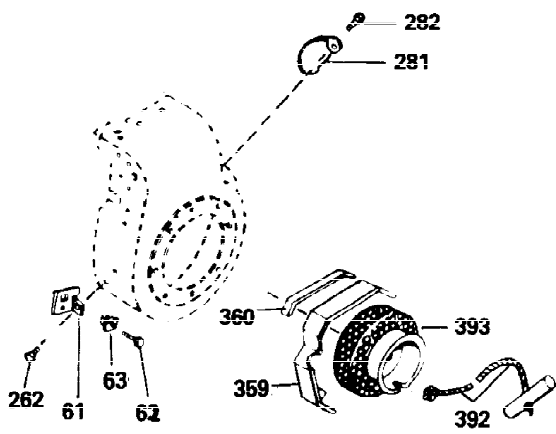

Ref #	Part Number	Qty	Description
310	35555	1	Dipstick
325	29443	1	Wire Clip
340	34159	1	Fuel Tank Bracket
341	34158	1	Fuel Tank Bracket
342	650561	1	Screw, 1/4-20 x 5/8"
370G	35344	1	Throttle Decal
370A	34686	1	Logo Decal
380	632230	1	Carburetor (Incl. 184)
390	590420	1	Rewind Starter
400	33235A	1	* Gasket Set (Incl. items marked PK i n notes) Incl. part #'s 27272A (2), 27896A (2), 27913A (1), 27915A (2), 28938C (1), 29673 (1), 30684 (1), 31688A (1), 33355A (1), 35865 (1)
420	730225	1	SAE 30 4-Cycle Engine Oil (Quart)
453	29538	1	Engine Mounting Base
454	650542	4	Screw, 5/16-18 x 3/4"