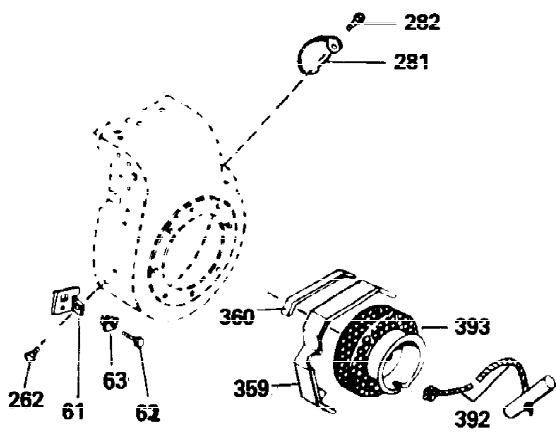

Ref #	Part Number	Qty	Description
308	35540	1	Fill Tube Clip
310	35555	1	Dipstick
325	29443	1	Wire Clip
327	35392	1	Starter Plug
340	34159	1	Fuel Tank Bracket
341	34158	1	Fuel Tank Bracket
342	650561	1	Screw, 1/4-20 x 5/8"
370A	34686	1	Logo Decal
370C	35344	1	Throttle Decal
380	632230	1	Carburetor (Incl. 184)
390	590666	1	Rewind Starter
400	33235A	1	* Gasket Set (Incl. items marked PK i n notes) Incl. part #'s 27272A (2), 27896A (2), 27913A (1), 27915A (2), 28938C (1), 29673 (1), 30684 (1), 31688A (1), 33355A (1), 35865 (1)
420	730225	1	SAE 30 4-Cycle Engine Oil (Quart)
453	29538	1	Engine Mounting Base
454	650542	4	Screw, 5/16-18 x 3/4"