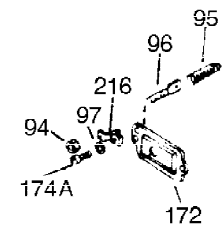

**OPTIONAL 110-120
VOLT STARTER
MOTOR KIT**