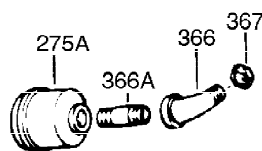

**OPTIONAL 110-120
VOLT STARTER
MOTOR KIT**