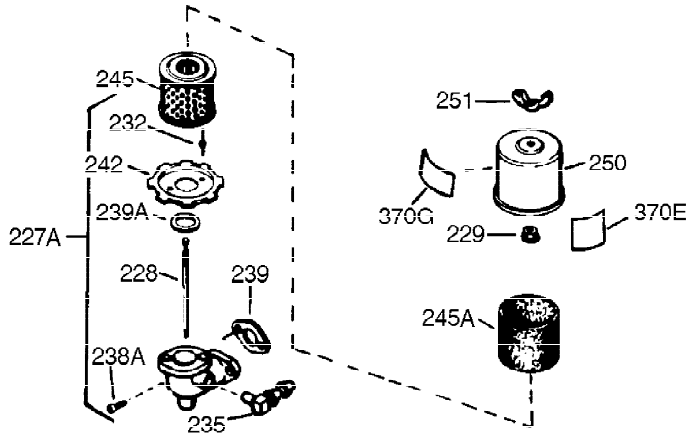

**OPTIONAL
STARTER MUFF KIT**

730571
Can be used on H50-60 with
stamped steel starter.