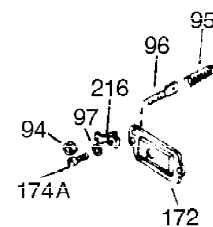

**OPTIONAL 110-120
VOLT STARTER
MOTOR KIT**