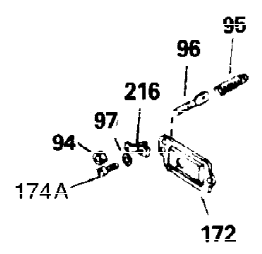

OPTIONAL 110-120
VOLT STARTER
MOTOR KIT