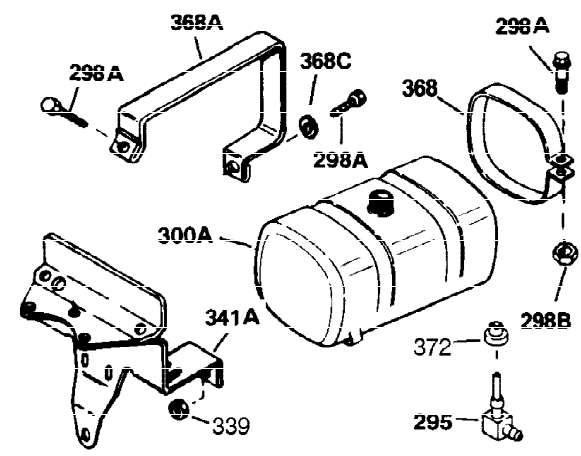

OPTIONAL 110-120
VOLT STARTER
MOTOR KIT

OPTIONAL SPARK ARREST
MUFFLER