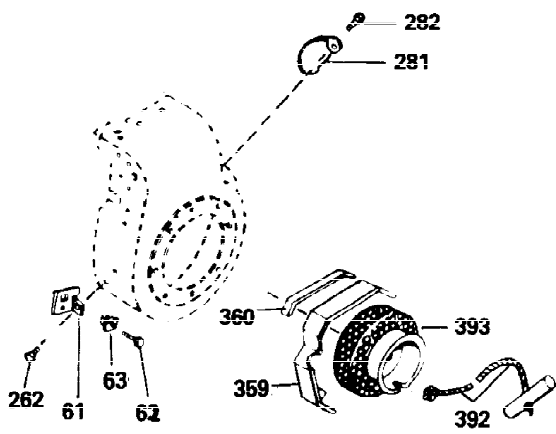

Ref #	Part Number	Qty	Description
325	34246	1	Wire Clip
325A	29443	1	Wire Clip
340	34159	1	Fuel Tank Bracket
341	34158	1	Fuel Tank Bracket
342	650561	1	Screw, 1/4-20 x 5/8"
370C	35344	1	Throttle Decal
370A	550223	1	Logo Decal
380	632230	1	Carburetor (Incl. 184)
390	590420	1	Rewind Starter
400	33235A	1	* Gasket Set (Incl. items marked PK i n notes) Incl. part #'s 27272A (2), 27896A (2), 27913A (1), 27915A (2), 28938C (1), 29673 (1), 30684 (1), 31688A (1), 33355A (1), 35865 (1)
420	730225	1	SAE 30 4-Cycle Engine Oil (Quart)
453	29538	1	Engine Mounting Base
454	650542	4	Screw, 5/16-18 x 3/4"