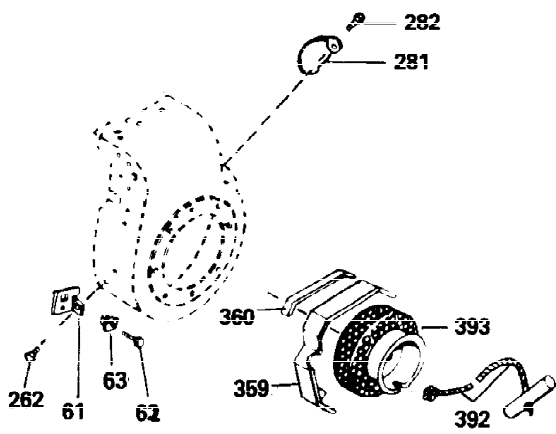

Ref #	Part Number	Qty	Description
307	35499	1	"O" Ring
308	35540	1	Fill Tube Clip
310	35555	1	Dipstick
325	29443	1	Wire Clip
340	34159	1	Fuel Tank Bracket
341	34158	1	Fuel Tank Bracket
342	650561	1	Screw, 1/4-20 x 5/8"
370C	35344	1	Throttle Decal
370A	550223	1	Logo Decal
380	632230	1	Carburetor (Incl. 184)
390	590420	1	Rewind Starter
400	33235A	1	* Gasket Set (Incl. items marked PK i n notes) Incl. part #'s 27272A (2), 27896A (2), 27913A (1), 27915A (2), 28938C (1), 29673 (1), 30684 (1), 31688A (1), 33355A (1), 35865 (1)
420	730225	1	SAE 30 4-Cycle Engine Oil (Quart)
453	29538	1	Engine Mounting Base
454	650542	4	Screw, 5/16-18 x 3/4"