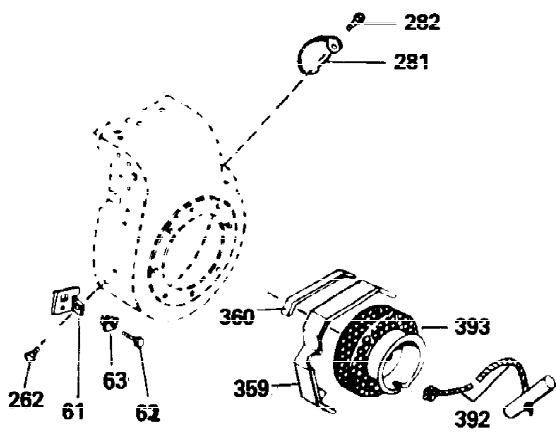

Ref #	Part Number	Qty	Description
305	35554	1	Oil Fill Tube
307	35499	1	"O" Ring
308	35540	1	Fill Tube Clip
310	35555	1	Dipstick
325	29443	1	Wire Clip
340	34159	1	Fuel Tank Bracket
341	34158	1	Fuel Tank Bracket
342	650561	1	Screw, 1/4-20 x 5/8"
370A	34686	1	Logo Decal
370C	35344	1	Throttle Decal
380	632230	1	Carburetor (Incl. 184)
390	590420	1	Rewind Starter
400	33235A	1	* Gasket Set (Incl. items marked PK i n notes) Incl. part #'s 27272A (2), 27896A (2), 27913A (1), 27915A (2), 28938C (1), 29673 (1), 30684 (1), 31688A (1), 33355A (1), 35865 (1)
420	730225	1	SAE 30 4-Cycle Engine Oil (Quart)
453	29538	1	Engine Mounting Base
454	650542	4	Screw, 5/16-18 x 3/4"