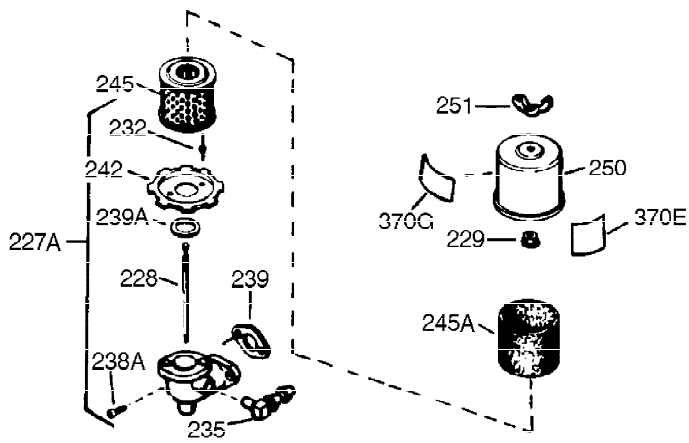

**OPTIONAL
STARTER MUFF KIT**

730571
Can be used on H50-60 with
stamped steel starter.