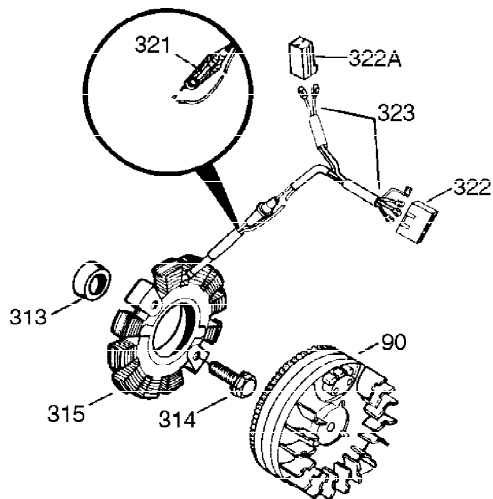

**OPTIONAL
STARTER MUFF KIT**

730571
Can be used on H50-60 with
stamped steel starter.