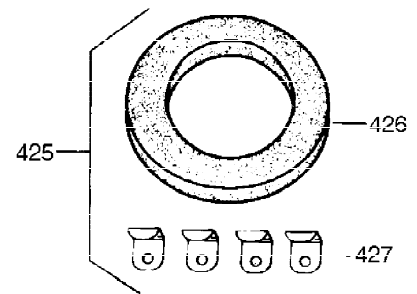

**OPTIONAL
STARTER MUFF KIT**

730571
Can be used on H50-60 with
stamped steel starter.