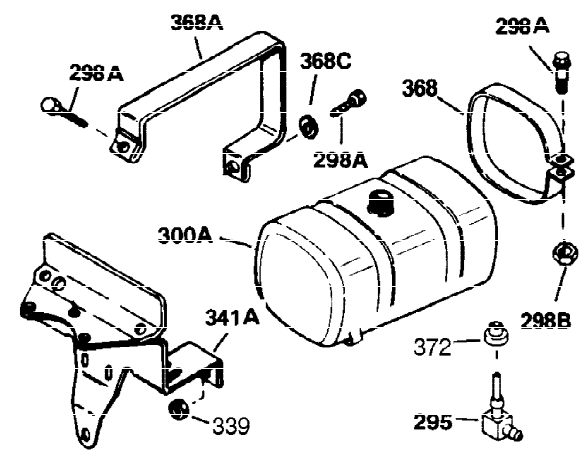

Ref #	Part Number	Qty	Description
305	35554	1	Oil Fill Tube
307	35499	1	"O" Ring
308	35540	1	Fill Tube Clip
310	35555	1	Dipstick
325	29443	1	Wire Clip
327	35392	1	Starter Plug
340	34167	1	Fuel Tank Bracket
342	30063	1	Screw, Torx T-30, 1/4-20 x 1/2"
370A	550223	1	Name Decal
380	632230	1	Carburetor (Incl. 184)
390	590666	1	Rewind Starter
400	33235A	1	* Gasket Set (Incl. items marked PK i n notes) Incl. part #'s 27272A (2), 27896A (2), 27913A (1), 27915A (2), 28938C (1), 29673 (1), 30684 (1), 31688A (1), 33355A (1), 35865 (1)
420	730225	1	SAE 30 4-Cycle Engine Oil (Quart)
453	29538	1	Engine Mounting Base
454	650542	4	Screw, 5/16-18 x 3/4"