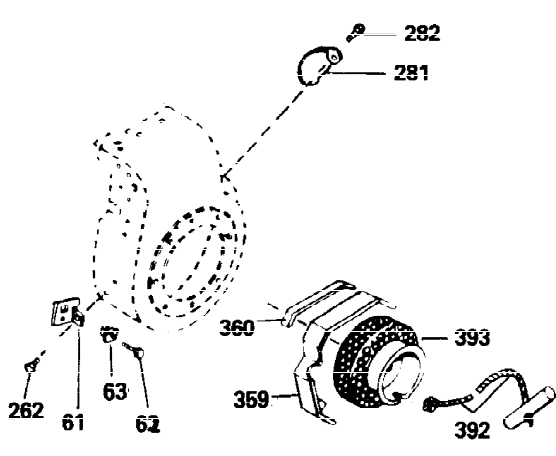

Ref #	Part Number	Qty	Description
305	35554	1	Oil Fill Tube
307	35499	1	"O" Ring
308	35540	1	Fill Tube Clip
310	35555	1	Dipstick
325	29443	1	Wire Clip
327	35392	1	Starter Plug
340	34167	1	Fuel Tank Bracket
342	30063	1	Screw, Torx T-30, 1/4-20 x 1/2"
370A	550223	1	Name Decal
380	632230	1	Carburetor (Incl. 184)
390	590666	1	Rewind Starter
400	33235A	1	* Gasket Set (Incl. items marked PK i n notes) Incl. part #'s 27272A (2), 27896A (2), 27913A (1), 27915A (2), 28938C (1), 29673 (1), 30684 (1), 31688A (1), 33355A (1), 35865 (1)
420	730225	1	SAE 30 4-Cycle Engine Oil (Quart)
453	29538	1	Engine Mounting Base
454	650542	4	Screw, 5/16-18 x 3/4"