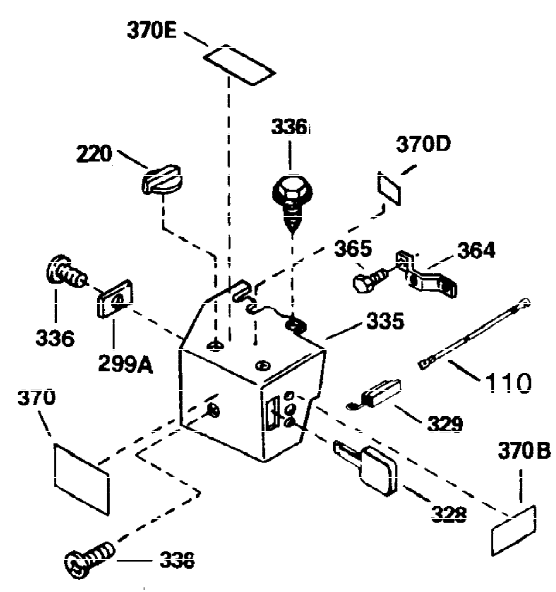

Ref #	Part Number	Qty	Description
305	35554	1	Oil Fill Tube
307	35499	1	"O" Ring
308	35540	1	Fill Tube Clip
310	35555	1	Dipstick
325	29443	1	Wire Clip
327	35392	1	Starter Plug
340	34167	1	Fuel Tank Bracket
342	30063	1	Screw, Torx T-30, 1/4-20 x 1/2"
370A	550223	1	Name Decal
380	632230	1	Carburetor (Incl. 184)
390	590666	1	Rewind Starter
400	33235A	1	* Gasket Set (Incl. items marked PK i n notes) Incl. part #'s 27272A (2), 27896A (2), 27913A (1), 27915A (2), 28938C (1), 29673 (1), 30684 (1), 31688A (1), 33355A (1), 35865 (1)
420	730225	1	SAE 30 4-Cycle Engine Oil (Quart)
453	29538	1	Engine Mounting Base
454	650542	4	Screw, 5/16-18 x 3/4"