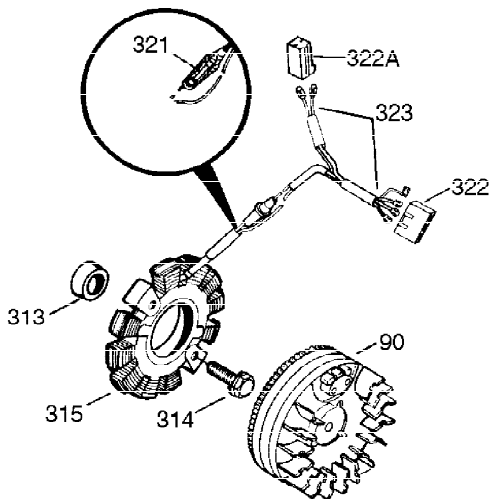

**OPTIONAL
STARTER MUFF KIT**

730571
Can be used on H50-60 with
stamped steel starter.