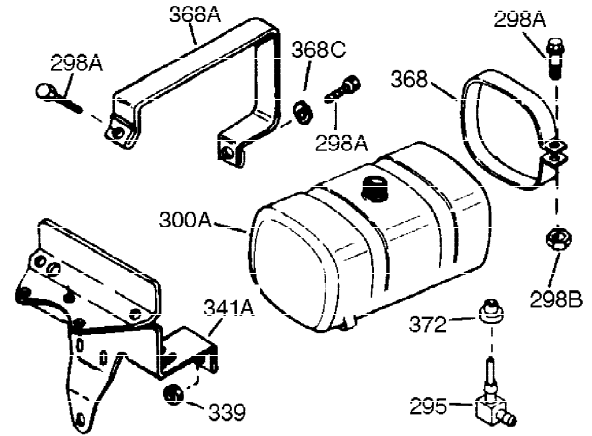

**OPTIONAL 110-120
VOLT STARTER
MOTOR KIT**