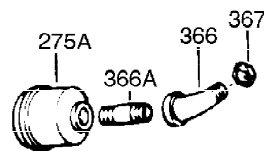

**OPTIONAL 110-120
VOLT STARTER
MOTOR KIT**