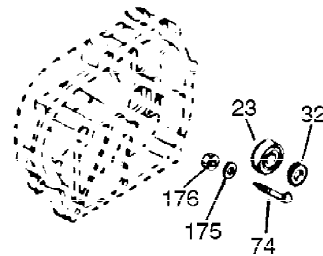

**OPTIONAL 110-120
VOLT STARTER
MOTOR KIT**