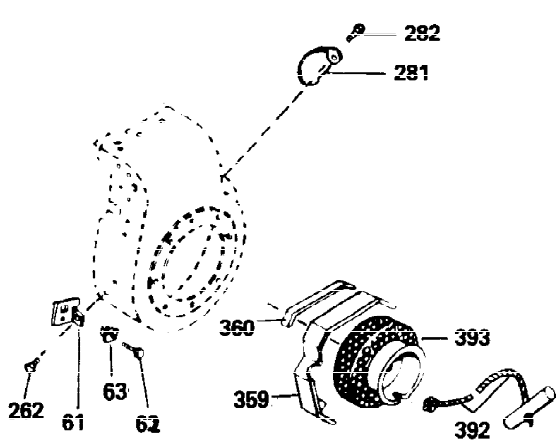

Ref #	Part Number	Qty	Description
301	35355	1	Fuel Cap
305	35554	1	Oil Fill Tube
307	35499	1	"O" Ring
308	35540	1	Fill Tube Clip
310	35555	1	Dipstick
340	34159	1	Fuel Tank Bracket
341	34158	1	Fuel Tank Bracket
342	650561	1	Screw, 1/4-20 x 5/8"
370A	550223	1	Logo Decal
370C	33962	1	Throttle Decal
380	632230	1	Carburetor (Incl. 184)
390	590420	1	Rewind Starter
400	33235A	1	* Gasket Set (Incl. items marked PK i n notes) Incl. part #'s 27272A (2), 27896A (2), 27913A (1), 27915A (2), 28938C (1), 29673 (1), 30684 (1), 31688A (1), 33355A (1), 35865 (1)
420	730225	1	SAE 30 4-Cycle Engine Oil (Quart)
453	29538	1	Engine Mounting Base
454	650542	4	Screw, 5/16-18 x 3/4"