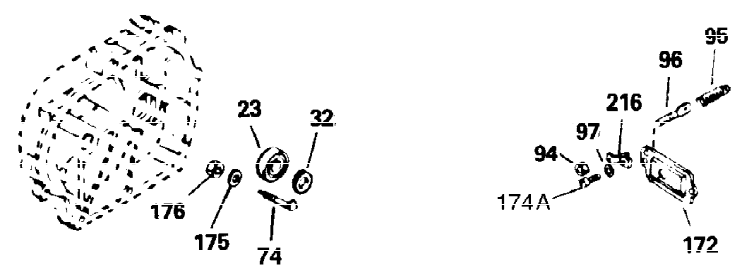

Ref #	Part Number	Qty	Description
307	35499	1	"O" Ring
308	35540	1	Fill Tube Clip
310	35555	1	Dipstick
325	29443	1	Wire Clip
340	34159	1	Fuel Tank Bracket
341	34158	1	Fuel Tank Bracket
342	650561	1	Screw, 1/4-20 x 5/8"
370A	34686	1	Logo Decal
370C	35344	1	Throttle Decal
380	632230	1	Carburetor (Incl. 184)
390	590420	1	Rewind Starter
400	33235A	1	* Gasket Set (Incl. items marked PK i n notes) Incl. part #'s 27272A (2), 27896A (2), 27913A (1), 27915A (2), 28938C (1), 29673 (1), 30684 (1), 31688A (1), 33355A (1), 35865 (1)
420	730225	1	SAE 30 4-Cycle Engine Oil (Quart)
453	29538	1	Engine Mounting Base
454	650542	4	Screw, 5/16-18 x 3/4"