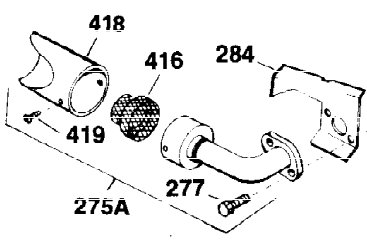

OPTIONAL SPARK ARREST MUFFLER