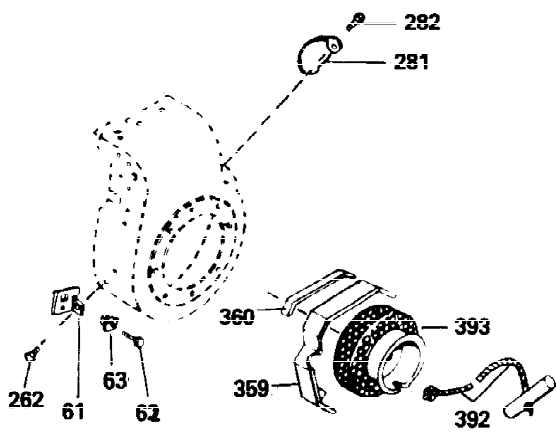

Ref #	Part Number	Qty	Description
307	35499	1	"O" Ring
308	35540	1	Fill Tube Clip
310	35555	1	Dipstick
325	29443	1	Wire Clip
340	34159	1	Fuel Tank Bracket
341	34158	1	Fuel Tank Bracket
342	650561	1	Screw, 1/4-20 x 5/8"
370A	34686	1	Logo Decal
370C	35344	1	Throttle Decal
380	632230	1	Carburetor (Incl. 184)
390	590420	1	Rewind Starter
400	33235A	1	* Gasket Set (Incl. items marked PK i n notes) Incl. part #'s 27272A (2), 27896A (2), 27913A (1), 27915A (2), 28938C (1), 29673 (1), 30684 (1), 31688A (1), 33355A (1), 35865 (1)
420	730225	1	SAE 30 4-Cycle Engine Oil (Quart)
453	29538	1	Engine Mounting Base
454	650542	4	Screw, 5/16-18 x 3/4"