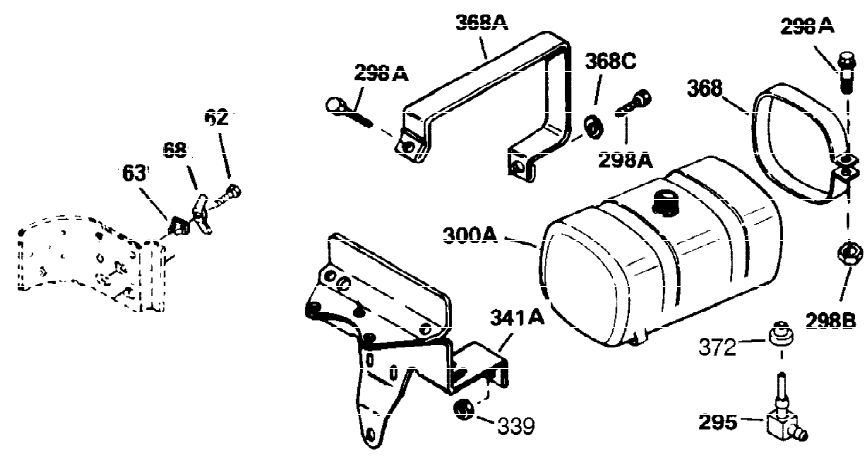

Ref #	Part Number	Qty	Description
307	35499	1	"O" Ring
308	35540	1	Fill Tube Clip
310	35555	1	Dipstick
325	29443	1	Wire Clip
340	34159	1	Fuel Tank Bracket
341	34158	1	Fuel Tank Bracket
342	650561	1	Screw, 1/4-20 x 5/8"
370A	34686	1	Logo Decal
370C	35344	1	Throttle Decal
380	632230	1	Carburetor (Incl. 184)
390	590420	1	Rewind Starter
400	33235A	1	* Gasket Set (Incl. items marked PK i n notes) Incl. part #'s 27272A (2), 27896A (2), 27913A (1), 27915A (2), 28938C (1), 29673 (1), 30684 (1), 31688A (1), 33355A (1), 35865 (1)
420	730225	1	SAE 30 4-Cycle Engine Oil (Quart)
453	29538	1	Engine Mounting Base
454	650542	4	Screw, 5/16-18 x 3/4"