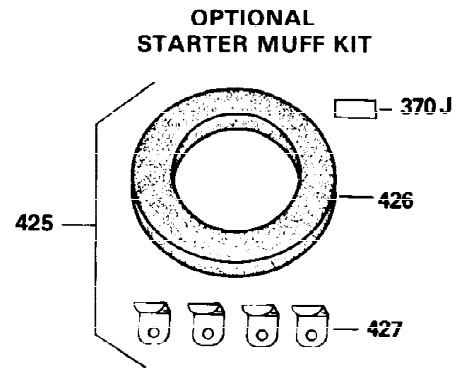

Ref #	Part Number	Qty	Description
325	29443	1	Wire Clip
340	34159	1	Fuel Tank Bracket
341	34158	1	Fuel Tank Bracket
342	650561	1	Screw, 1/4-20 x 5/8"
370C	35344	1	Throttle Decal
370A	34686	1	Logo Decal
380	632230	1	Carburetor (Incl. 184)
390	590420	1	Rewind Starter
400	33235A	1	* Gasket Set (Incl. items marked PK i n notes) Incl. part #'s 27272A (2), 27896A (2), 27913A (1), 27915A (2), 28938C (1), 29673 (1), 30684 (1), 31688A (1), 33355A (1), 35865 (1)
420	730225	1	SAE 30 4-Cycle Engine Oil (Quart)
453	29538	1	Engine Mounting Base
454	650542	4	Screw, 5/16-18 x 3/4"

OPTIONAL 110-120
VOLT STARTER
MOTOR KIT

OPTIONAL SPARK ARREST
MUFFLER

Ref #	Part Number	Qty	Description
23	31793	1	Ball Bearing
32	31792	1	Washer
74	31855	2	Bearing Retainer
110	35187	1	Ground Wire
172	28425	1	Valve Cover
175	650778	2	Lock Washer
176	650580	2	Lock Nut, 10-24
242	31691	1	Air Cleaner Bracket
262	29747B	2	Screw, Torx T-40, 5/16-24 x 21/32"
275	29633	1	Muffler
291	30962	1	Fuel Line
366A	30244	1	Muffler Nipple
366A	32862	1	Nut
366	30209	1	Muffler Elbow
370	34346	1	Instruction Decal
370B	35274	1	Instruction Decal

**ADD-ON ALTERNATOR
 AC LIGHTING OR DC CHARGING**

**OPTIONAL
 STARTER MUFF KIT**
 730571
 Can be used on H50-60 with
 stamped steel starter.

SOLID STATE

Ref #	Part Number	Qty	Description
90	611084	1	Flywheel
100	34443A	1	Solid State Ignition
101	610118	1	Spark Plug Cover
102	650872	2	Solid State Mounting Stud
103	650814	2	Screw, Torx T-15, 10-24 x 1"
172	28425	1	Valve Cover
173	35350	1	Breather Tube
239	27272A	1	* Air Cleaner Gasket
242	31691	1	Air Cleaner Bracket
245	30727	1	Air Cleaner Filter
291	30962	1	Fuel Line