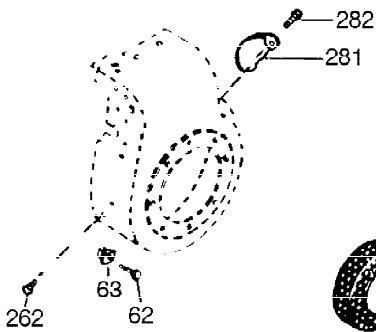

Ref #	Part Number	Qty	Description
342	650561	1	Screw, 1/4-20 x 5/8"
370	36261	1	Instruction Decal
370A	550223	1	Name Decal
370B	35274	1	Instruction Decal
370C	33183	1	Stop-Run Decal
380	632230	1	Carburetor (Incl. 184)
390	590666A	1	Rewind Starter
400	33235A	1	* Gasket Set (Incl. items marked PK i n notes) Incl. part #'s 27272A (2), 27896A (2), 27913A (1), 27915A (2), 28938C (1), 29673 (1), 30684 (1), 31688A (1), 33355A (1), 35865 (1)
420	730225	1	SAE 30 4-Cycle Engine Oil (Quart)
453	29538	1	Engine Mounting Base
454	650542	4	Screw, 5/16-18 x 3/4"