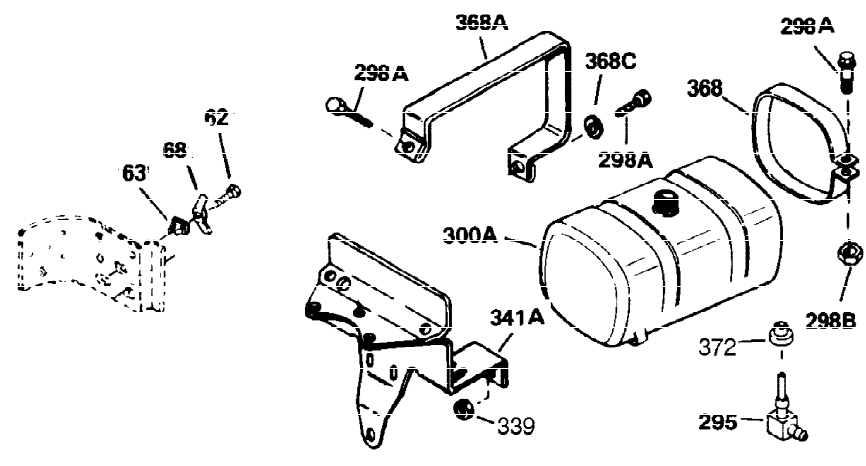

Ref #	Part Number	Qty	Description
342	650561	1	Screw, 1/4-20 x 5/8"
370A	550223	1	Logo Decal
380	632230	1	Carburetor (Incl. 184)
390	590420	1	Rewind Starter
400	33235A	1	* Gasket Set (Incl. items marked PK i n notes) Incl. part #'s 27272A (2), 27896A (2), 27913A (1), 27915A (2), 28938C (1), 29673 (1), 30684 (1), 31688A (1), 33355A (1), 35865 (1)
420	730225	1	SAE 30 4-Cycle Engine Oil (Quart)
453	29538	1	Engine Mounting Base
454	650542	4	Screw, 5/16-18 x 3/4"