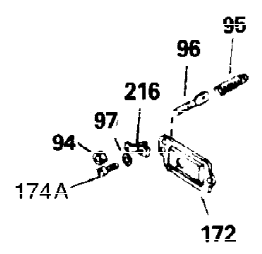

OPTIONAL 110-120
VOLT STARTER
MOTOR KIT

OPTIONAL SPARK ARREST
MUFFLER