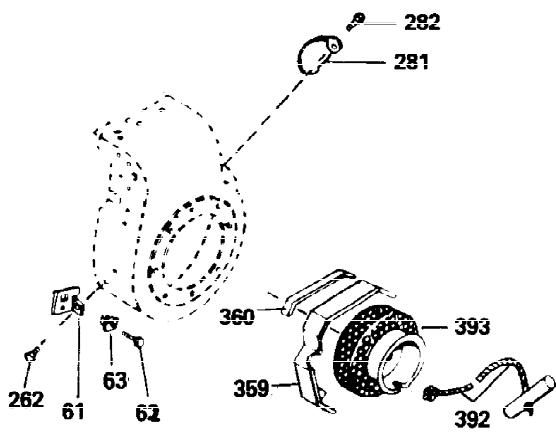

Ref #	Part Number	Qty	Description
342	650561	1	Screw, 1/4-20 x 5/8"
370A	550223	1	Logo Decal
380	632230	1	Carburetor (Incl. 184)
390	590420	1	Rewind Starter
400	33235A	1	* Gasket Set (Incl. items marked PK i n notes) Incl. part #'s 27272A (2), 27896A (2), 27913A (1), 27915A (2), 28938C (1), 29673 (1), 30684 (1), 31688A (1), 33355A (1), 35865 (1)
420	730225	1	SAE 30 4-Cycle Engine Oil (Quart)
453	29538	1	Engine Mounting Base
454	650542	4	Screw, 5/16-18 x 3/4"