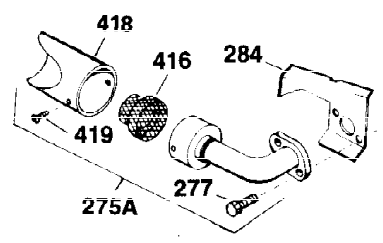

**OPTIONAL SPARK ARREST
MUFFLER**