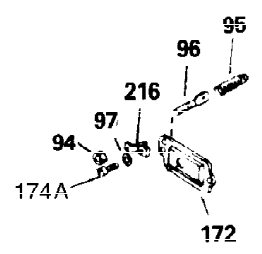

**OPTIONAL SPARK ARREST
MUFFLER**