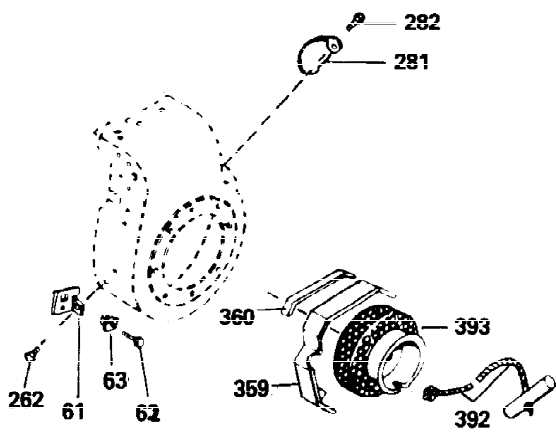

Ref #	Part Number	Qty	Description
298	650665	2	Screw, 1/4-15 x 3/4"
300	34186A	1	Fuel Tank (Incl. 292 & 301)
301	35355	1	Fuel Cap
305	35554	1	Oil Fill Tube
307	35499	1	"O" Ring
308	35540	1	Fill Tube Clip
310	35555	1	Dipstick
325	29443	1	Wire Clip
327	35392	1	Starter Plug
340	34159	1	Fuel Tank Bracket
341	34158	1	Fuel Tank Bracket
342	650561	1	Screw, 1/4-20 x 5/8"
370A	35532	1	Name Decal
370C	35344	1	Throttle Decal
380	632257	1	Carburetor (Incl. 184)
390	590666	1	Rewind Starter
400	33235A	1	* Gasket Set (Incl. items marked PK i n notes) Incl. part #'s 27272A (2), 27896A (2), 27913A (1), 27915A (2), 28938C (1), 29673 (1), 30684 (1), 31688A (1), 33355A (1), 35865 (1)
420	730225	1	SAE 30 4-Cycle Engine Oil (Quart)
453	29538	1	Engine Mounting Base
454	650542	4	Screw, 5/16-18 x 3/4"