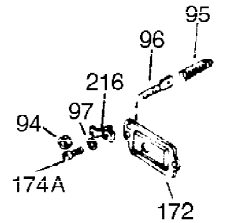

**OPTIONAL 110-120
VOLT STARTER
MOTOR KIT**