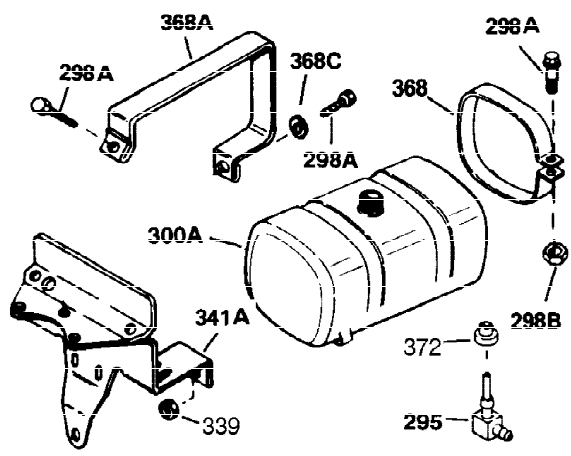

OPTIONAL 110-120
VOLT STARTER
MOTOR KIT

OPTIONAL SPARK ARREST
MUFFLER