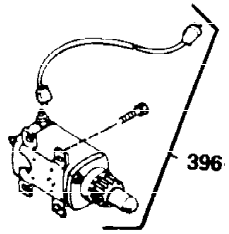

OPTIONAL 110-120
VOLT STARTER
MOTOR KIT