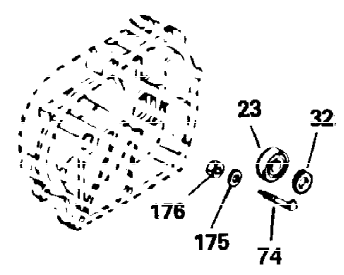

OPTIONAL 110-120
VOLT STARTER
MOTOR KIT