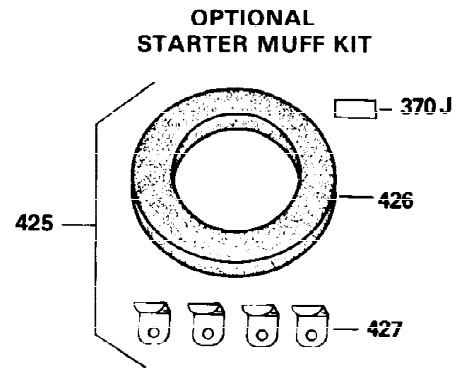

Ref #	Part Number	Qty	Description
301	35355	1	Fuel Cap
311	31297	1	Oil Fill Plug (Incl. 312)
312	29673	1	Oil Fill Plug Gasket
325	29443	1	Wire Clip
340	34168	1	Fuel Tank Bracket
341	34167	1	Fuel Tank Bracket
342	30063	1	Screw, Torx T-30, 1/4-20 x 1/2"
370A	550223	1	Logo Decal
380	632230	1	Carburetor (Incl. 184)
390	590420	1	Rewind Starter
400	33235A	1	* Gasket Set (Incl. items marked PK i n notes) Incl. part #'s 27272A (2), 27896A (2), 27913A (1), 27915A (2), 28938C (1), 29673 (1), 30684 (1), 31688A (1), 33355A (1), 35865 (1)
420	730225	1	SAE 30 4-Cycle Engine Oil (Quart)
453	29538	1	Engine Mounting Base
454	650542	4	Screw, 5/16-18 x 3/4"

OPTIONAL 110-120
VOLT STARTER
MOTOR KIT

OPTIONAL SPARK ARREST
MUFFLER

Ref #	Part Number	Qty	Description
110	35187	1	Ground Wire
172	28425	1	Valve Cover
242	31691	1	Air Cleaner Bracket
262	29747B	2	Screw, Torx T-40, 5/16-24 x 21/32"
269	35865	1	* Exhaust Manifold Gasket
275	35275	1	Muffler
277A	30196	1	Screw, 5/16-18 x 3/4"
277	650694A	1	Screw, 5/16-18 x 2"
279B	26073	1	Washer
370B	35274	1	Instruction Decal
370	34346	1	Instruction Decal

**ADD-ON ALTERNATOR
 AC LIGHTING OR DC CHARGING**

**OPTIONAL
 STARTER MUFF KIT**
 730571
 Can be used on H50-60 with
 stamped steel starter.

SOLID STATE

Ref #	Part Number	Qty	Description
90	611084	1	Flywheel
100	34443A	1	Solid State Ignition
102	650872	2	Solid State Mounting Stud
103	650814	2	Screw, Torx T-15, 10-24 x 1"
172	28425	1	Valve Cover
173	35350	1	Breather Tube
239	27272A	1	* Air Cleaner Gasket
242	31691	1	Air Cleaner Bracket
245	30727	1	Air Cleaner Filter
269	35865	1	* Exhaust Manifold Gasket
277A	30196	1	Screw, 5/16-18 x 3/4"
279B	26073	1	Washer