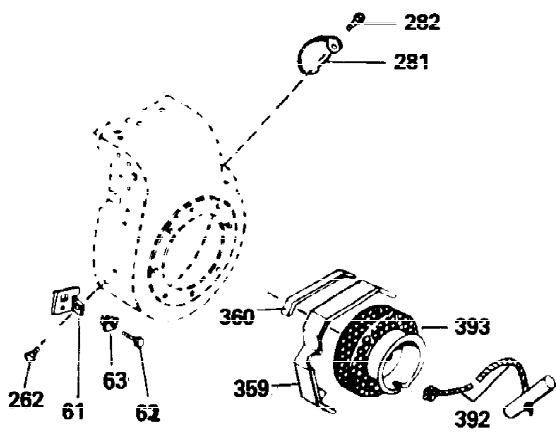

Ref #	Part Number	Qty	Description
305	35554	1	Oil Fill Tube
307	35499	1	"O" Ring
308	35540	1	Fill Tube Clip
310	35555	1	Dipstick
325	29443	1	Wire Clip
340	34168A	1	Fuel Tank Bracket
341	34167	1	Fuel Tank Bracket
342	30063	1	Screw, Torx T-30, 1/4-20 x 1/2"
370C	35344	1	Throttle Decal
370A	550223	1	Logo Decal
380	632230	1	Carburetor (Incl. 184)
390	590420	1	Rewind Starter
400	33235A	1	* Gasket Set (Incl. items marked PK i n notes) Incl. part #'s 27272A (2), 27896A (2), 27913A (1), 27915A (2), 28938C (1), 29673 (1), 30684 (1), 31688A (1), 33355A (1), 35865 (1)
420	730225	1	SAE 30 4-Cycle Engine Oil (Quart)
453	29538	1	Engine Mounting Base
454	650542	4	Screw, 5/16-18 x 3/4"