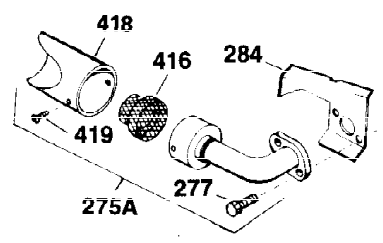

OPTIONAL SPARK ARREST
MUFFLER