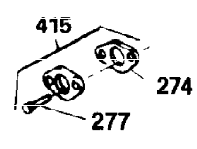

OPTIONAL SPARK ARREST
MUFFLER