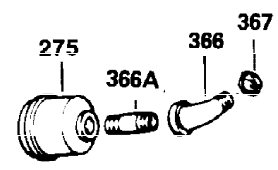

OPTIONAL SPARK ARREST
MUFFLER