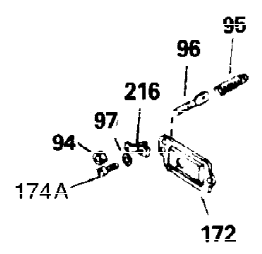

OPTIONAL SPARK ARREST
MUFFLER