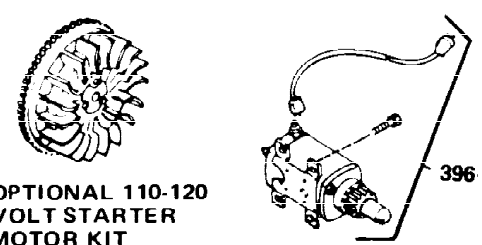

OPTIONAL 110-120
VOLT STARTER
MOTOR KIT

OPTIONAL SPARK ARREST
MUFFLER