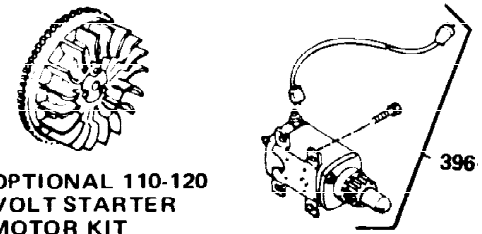

OPTIONAL 110-120
VOLT STARTER
MOTOR KIT