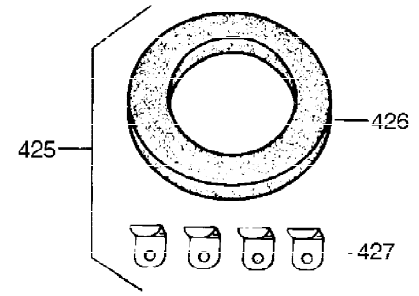

**OPTIONAL
STARTER MUFF KIT**

730571
Can be used on H50-60 with
stamped steel starter.