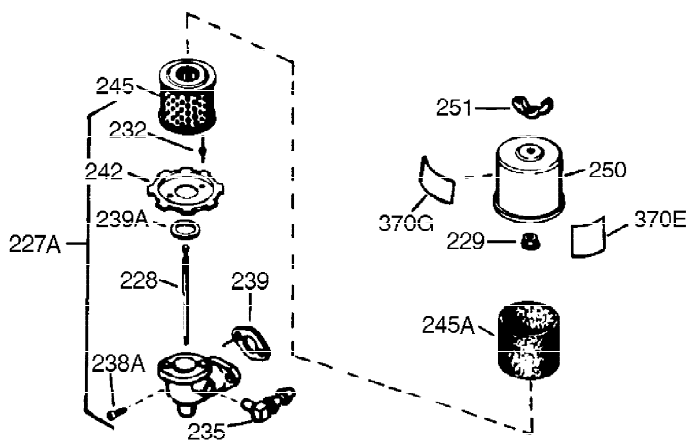

**OPTIONAL
STARTER MUFF KIT**

730571
Can be used on H50-60 with
stamped steel starter.