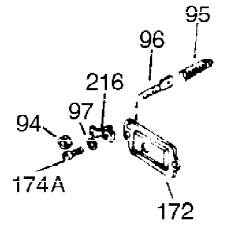

**OPTIONAL 110-120
VOLT STARTER
MOTOR KIT**