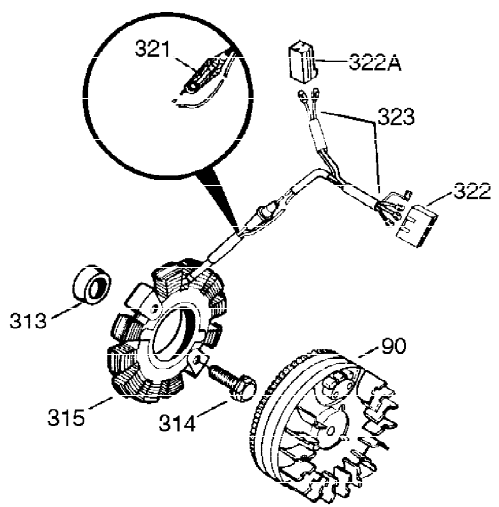

**OPTIONAL
STARTER MUFF KIT**

730571
Can be used on H50-60 with
stamped steel starter.