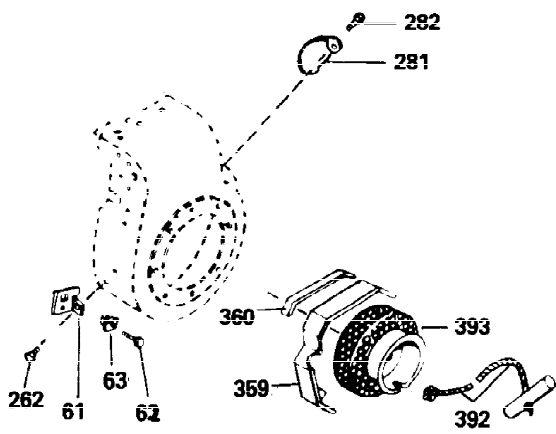

Ref #	Part Number	Qty	Description
325	29443	1	Wire Clip
340	34159	1	Fuel Tank Bracket
341	34158	1	Fuel Tank Bracket
342	650561	1	Screw, 1/4-20 x 5/8"
370A	550223	1	Logo Decal
370C	35344	1	Throttle Decal
380	632230	1	Carburetor (Incl. 184)
390	590420	1	Rewind Starter
400	33235A	1	* Gasket Set (Incl. items marked PK i n notes) Incl. part #'s 27272A (2), 27896A (2), 27913A (1), 27915A (2), 28938C (1), 29673 (1), 30684 (1), 31688A (1), 33355A (1), 35865 (1)
420	730225	1	SAE 30 4-Cycle Engine Oil (Quart)
453	29538	1	Engine Mounting Base
454	650542	4	Screw, 5/16-18 x 3/4"