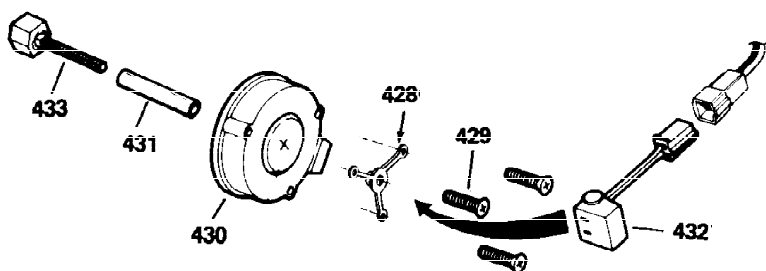

OPTIONAL 110-120
VOLT STARTER
MOTOR KIT

OPTIONAL SPARK ARREST
MUFFLER

Ref #	Part Number	Qty	Description
94	33450	1	Lock Nut, 10-32
95	30886A	1	Extension Spring
96	30845A	1	R.P.M. Adjusting Bolt
172	28425	1	Valve Cover
216	32328	1	R.P.M. Adjusting Lever (Incl. 94)
242	31691	1	Air Cleaner Bracket
262	29747B	2	Screw, Torx T-40, 5/16-24 x 21/32"
269	35865	1	* Exhaust Manifold Gasket
275	32401	1	Muffler
277	650694A	1	Screw, 5/16-18 x 2"
277A	30196	1	Screw, 5/16-18 x 3/4"
279B	26073	1	Washer
370	34346	1	Instruction Decal
370B	35274	1	Instruction Decal

**ADD-ON ALTERNATOR
 AC LIGHTING OR DC CHARGING**

730571
 Can be used on H50-60 with stamped steel starter.

**STANDARD POINT
 IGNITION**

SOLID STATE

Ref #	Part Number	Qty	Description
90	611084	1	Flywheel
100	34443A	1	Solid State Ignition
102	650872	2	Solid State Mounting Stud
103	650814	2	Screw, Torx T-15, 10-24 x 1"
172	28425	1	Valve Cover
173	35350	1	Breather Tube
239	27272A	1	* Air Cleaner Gasket
242	31691	1	Air Cleaner Bracket
245	30727	1	Air Cleaner Filter
269	35865	1	* Exhaust Manifold Gasket
277A	30196	1	Screw, 5/16-18 x 3/4"
279B	26073	1	Washer