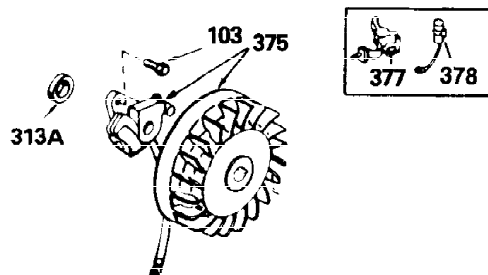

Ref #	Part Number	Qty	Description
342	650561	1	Screw, 1/4-20 x 5/8"
370A	550223	1	Logo Decal
380	632230	1	Carburetor (Incl. 184)
390	590420	1	Rewind Starter
400	33235A	1	* Gasket Set (Incl. items marked PK i n notes) Incl. part #'s 27272A (2), 27896A (2), 27913A (1), 27915A (2), 28938C (1), 29673 (1), 30684 (1), 31688A (1), 33355A (1), 35865 (1)
420	730225	1	SAE 30 4-Cycle Engine Oil (Quart)
453	29538	1	Engine Mounting Base
454	650542	4	Screw, 5/16-18 x 3/4"

OPTIONAL 110-120
VOLT STARTER
MOTOR KIT

OPTIONAL SPARK ARREST
MUFFLER

Ref #	Part Number	Qty	Description
94	33450	1	Lock Nut, 10-32
95	30886A	1	Extension Spring
96	30845A	1	R.P.M. Adjusting Bolt
172	28425	1	Valve Cover
216	32328	1	R.P.M. Adjusting Lever (Incl. 94)
242	31691	1	Air Cleaner Bracket
262	29747B	2	Screw, Torx T-40, 5/16-24 x 21/32"
269	35865	1	* Exhaust Manifold Gasket
275	32401	1	Muffler
277	650694A	1	Screw, 5/16-18 x 2"
277A	30196	1	Screw, 5/16-18 x 3/4"
279B	26073	1	Washer
370	34346	1	Instruction Decal
370B	35274	1	Instruction Decal

**ADD-ON ALTERNATOR
 AC LIGHTING OR DC CHARGING**

730571
 Can be used on H50-60 with stamped steel starter.

**STANDARD POINT
 IGNITION**

SOLID STATE

Ref #	Part Number	Qty	Description
90	611084	1	Flywheel
100	34443A	1	Solid State Ignition
102	650872	2	Solid State Mounting Stud
103	650814	2	Screw, Torx T-15, 10-24 x 1"
172	28425	1	Valve Cover
173	35350	1	Breather Tube
239	27272A	1	* Air Cleaner Gasket
242	31691	1	Air Cleaner Bracket
245	30727	1	Air Cleaner Filter
269	35865	1	* Exhaust Manifold Gasket
277A	30196	1	Screw, 5/16-18 x 3/4"
279B	26073	1	Washer