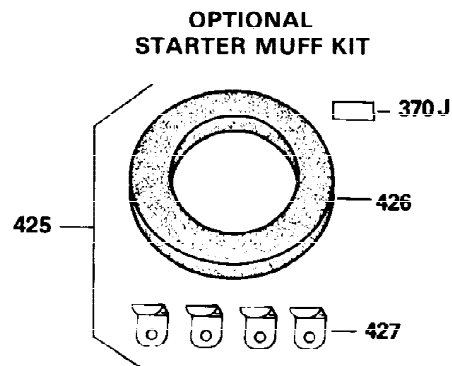

Ref #	Part Number	Qty	Description
342	650561	1	Screw, 1/4-20 x 5/8"
370A	550223	1	Logo Decal
380	632230	1	Carburetor (Incl. 184)
390	590420	1	Rewind Starter
400	33235A	1	* Gasket Set (Incl. items marked PK i n notes) Incl. part #'s 27272A (2), 27896A (2), 27913A (1), 27915A (2), 28938C (1), 29673 (1), 30684 (1), 31688A (1), 33355A (1), 35865 (1)
420	730225	1	SAE 30 4-Cycle Engine Oil (Quart)
453	29538	1	Engine Mounting Base
454	650542	4	Screw, 5/16-18 x 3/4"

OPTIONAL 110-120
VOLT STARTER
MOTOR KIT

OPTIONAL SPARK ARREST
MUFFLER

Ref #	Part Number	Qty	Description
94	33450	1	Lock Nut, 10-32
95	30886A	1	Extension Spring
96	30845A	1	R.P.M. Adjusting Bolt
172	28425	1	Valve Cover
216	32328	1	R.P.M. Adjusting Lever (Incl. 94)
242	31691	1	Air Cleaner Bracket
262	29747B	2	Screw, Torx T-40, 5/16-24 x 21/32"
269	35865	1	* Exhaust Manifold Gasket
275	32401	1	Muffler
277	650694A	1	Screw, 5/16-18 x 2"
277A	30196	1	Screw, 5/16-18 x 3/4"
279B	26073	1	Washer
370	34346	1	Instruction Decal
370B	35274	1	Instruction Decal

**ADD-ON ALTERNATOR
 AC LIGHTING OR DC CHARGING**

730571
 Can be used on H50-60 with stamped steel starter.

**STANDARD POINT
 IGNITION**

SOLID STATE

Ref #	Part Number	Qty	Description
90	611084	1	Flywheel
100	34443A	1	Solid State Ignition
102	650872	2	Solid State Mounting Stud
103	650814	2	Screw, Torx T-15, 10-24 x 1"
172	28425	1	Valve Cover
173	35350	1	Breather Tube
239	27272A	1	* Air Cleaner Gasket
242	31691	1	Air Cleaner Bracket
245	30727	1	Air Cleaner Filter
269	35865	1	* Exhaust Manifold Gasket
277A	30196	1	Screw, 5/16-18 x 3/4"
279B	26073	1	Washer