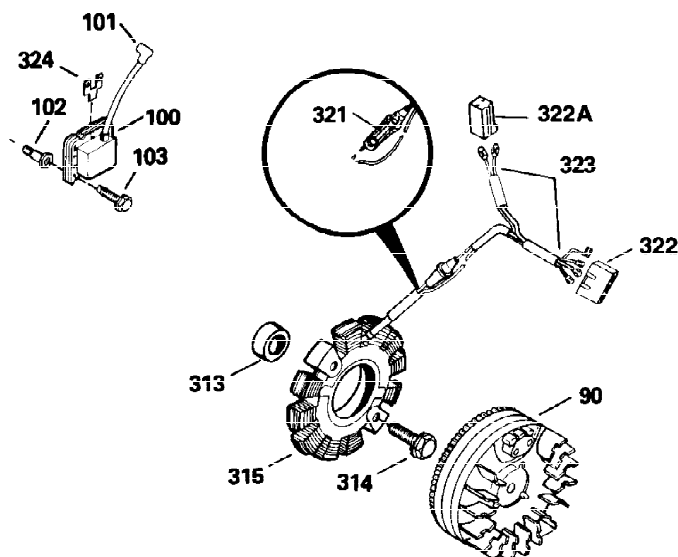

**ADD-ON ALTERNATOR
 AC LIGHTING OR DC CHARGING**

730571
 Can be used on H50-60 with stamped steel starter.

**STANDARD POINT
 IGNITION**

SOLID STATE

Ref #	Part Number	Qty	Description
90	611084	1	Flywheel
100	34443A	1	Solid State Ignition
102	650872	2	Solid State Mounting Stud
103	650814	2	Screw, Torx T-15, 10-24 x 1"
172	28425	1	Valve Cover
173	35350	1	Breather Tube
239	27272A	1	* Air Cleaner Gasket
242	31691	1	Air Cleaner Bracket
245	30727	1	Air Cleaner Filter
269	35865	1	* Exhaust Manifold Gasket
277A	30196	1	Screw, 5/16-18 x 3/4"
279B	26073	1	Washer