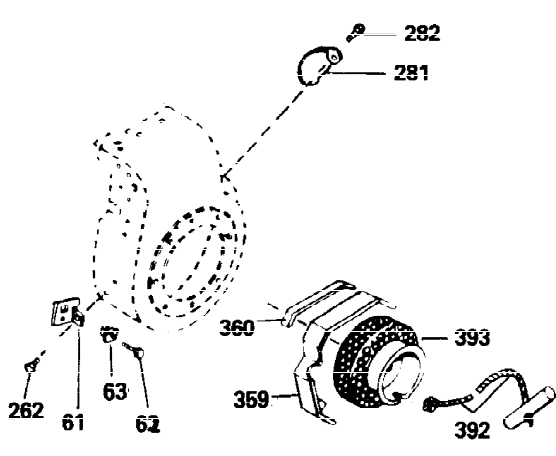

Ref #	Part Number	Qty	Description
301	35355	1	Fuel Cap
305	35554	1	Oil Fill Tube
307	35499	1	"O" Ring
308	35540	1	Fill Tube Clip
310	35555	1	Dipstick
325	29443	1	Wire Clip
340	34159	1	Fuel Tank Bracket
341	34158	1	Fuel Tank Bracket
342	650561	1	Screw, 1/4-20 x 5/8"
370C	35344	1	Throttle Decal
370A	550223	1	Logo Decal
380	632230	1	Carburetor (Incl. 184)
390	590420	1	Rewind Starter
400	33235A	1	* Gasket Set (Incl. items marked PK i n notes) Incl. part #'s 27272A (2), 27896A (2), 27913A (1), 27915A (2), 28938C (1), 29673 (1), 30684 (1), 31688A (1), 33355A (1), 35865 (1)
420	730225	1	SAE 30 4-Cycle Engine Oil (Quart)
453	29538	1	Engine Mounting Base
454	650542	4	Screw, 5/16-18 x 3/4"