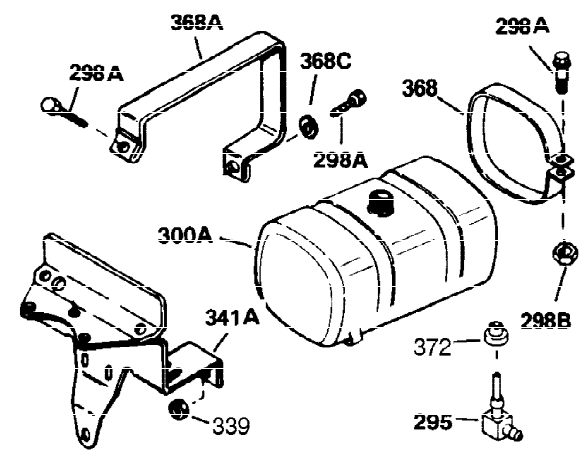

OPTIONAL SPARK ARREST
MUFFLER