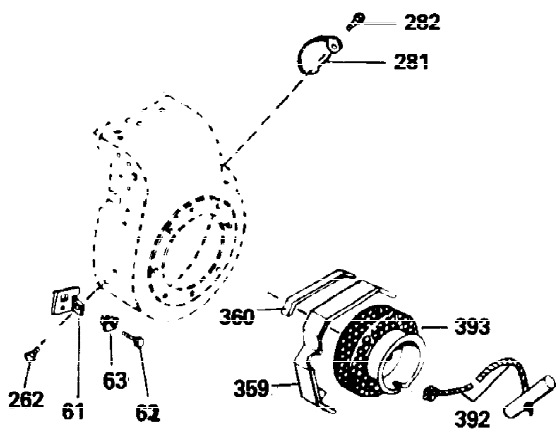

Ref #	Part Number	Qty	Description
305	35554	1	Oil Fill Tube
307	35499	1	"O" Ring
308	35540	1	Fill Tube Clip
310	35555	1	Dipstick
325	29443	1	Wire Clip
327	35392	1	Starter Plug
340	34159	1	Fuel Tank Bracket
341	34158	1	Fuel Tank Bracket
342	650561	1	Screw, 1/4-20 x 5/8"
370A	550223	1	Name Decal
370C	35344	1	Throttle Decal
380	632230	1	Carburetor (Incl. 184)
390	590666	1	Rewind Starter
400	33235A	1	* Gasket Set (Incl. items marked PK i n notes) Incl. part #'s 27272A (2), 27896A (2), 27913A (1), 27915A (2), 28938C (1), 29673 (1), 30684 (1), 31688A (1), 33355A (1), 35865 (1)
420	730225	1	SAE 30 4-Cycle Engine Oil (Quart)
453	29538	1	Engine Mounting Base
454	650542	4	Screw, 5/16-18 x 3/4"