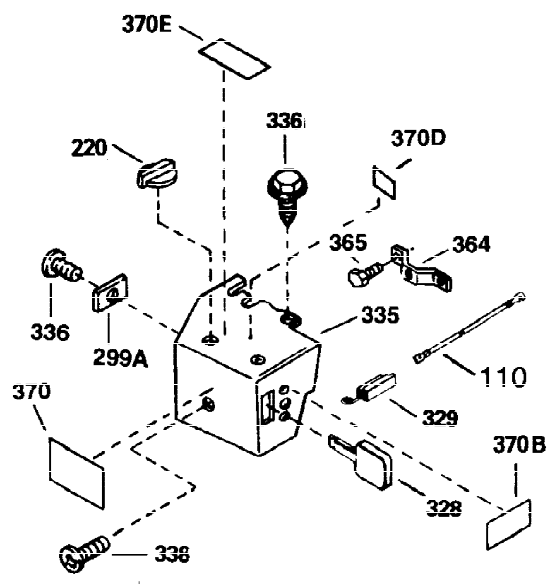

Ref #	Part Number	Qty	Description
305	35554	1	Oil Fill Tube
307	35499	1	"O" Ring
308	35540	1	Fill Tube Clip
310	35555	1	Dipstick
325	29443	1	Wire Clip
327	35392	1	Starter Plug
340	34159	1	Fuel Tank Bracket
341	34158	1	Fuel Tank Bracket
342	650561	1	Screw, 1/4-20 x 5/8"
370A	550223	1	Name Decal
370C	35344	1	Throttle Decal
380	632230	1	Carburetor (Incl. 184)
390	590666	1	Rewind Starter
400	33235A	1	* Gasket Set (Incl. items marked PK i n notes) Incl. part #'s 27272A (2), 27896A (2), 27913A (1), 27915A (2), 28938C (1), 29673 (1), 30684 (1), 31688A (1), 33355A (1), 35865 (1)
420	730225	1	SAE 30 4-Cycle Engine Oil (Quart)
453	29538	1	Engine Mounting Base
454	650542	4	Screw, 5/16-18 x 3/4"