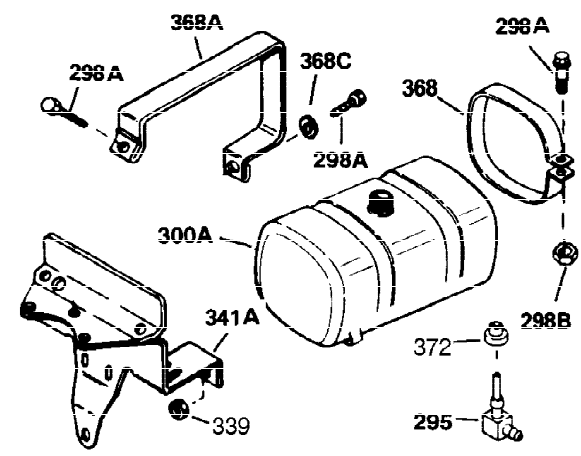

Ref #	Part Number	Qty	Description
305	35554	1	Oil Fill Tube
307	35499	1	"O" Ring
308	35540	1	Fill Tube Clip
310	35555	1	Dipstick
325	29443	1	Wire Clip
327	35392	1	Starter Plug
340	34159	1	Fuel Tank Bracket
341	34158	1	Fuel Tank Bracket
342	650561	1	Screw, 1/4-20 x 5/8"
370A	550223	1	Name Decal
370C	35344	1	Throttle Decal
380	632230	1	Carburetor (Incl. 184)
390	590666	1	Rewind Starter
400	33235A	1	* Gasket Set (Incl. items marked PK i n notes) Incl. part #'s 27272A (2), 27896A (2), 27913A (1), 27915A (2), 28938C (1), 29673 (1), 30684 (1), 31688A (1), 33355A (1), 35865 (1)
420	730225	1	SAE 30 4-Cycle Engine Oil (Quart)
453	29538	1	Engine Mounting Base
454	650542	4	Screw, 5/16-18 x 3/4"