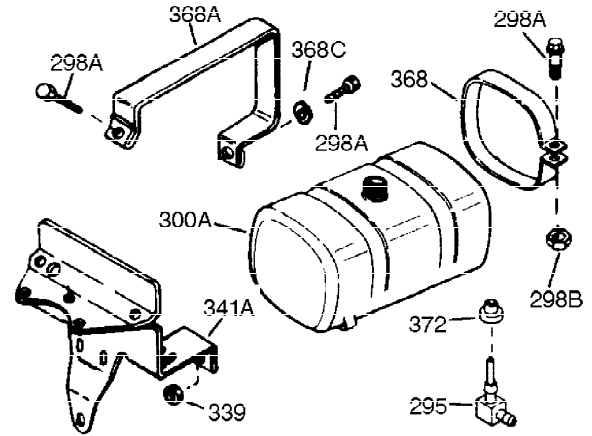

Ref #	Part Number	Qty	Description
305	35554	1	Oil Fill Tube
307	35499	1	"O" Ring
308	35540	1	Fill Tube Clip
310	35555	1	Dipstick
325	29443	1	Wire Clip
327	35392	1	Starter Plug
340	34159	1	Fuel Tank Bracket
341	34158	1	Fuel Tank Bracket
342	650561	1	Screw, 1/4-20 x 5/8"
370B	35274	1	Instruction Decal
370	36261	1	Instruction Decal
370A	550223	1	Name Decal
370C	35344	1	Throttle Decal
380	632230	1	Carburetor (Incl. 184)
390	590666A	1	Rewind Starter
400	33235A	1	* Gasket Set (Incl. items marked PK i n notes) Incl. part #'s 27272A (2), 27896A (2), 27913A (1), 27915A (2), 28938C (1), 29673 (1), 30684 (1), 31688A (1), 33355A (1), 35865 (1)
420	730225	1	SAE 30 4-Cycle Engine Oil (Quart)
453	29538	1	Engine Mounting Base
454	650542	4	Screw, 5/16-18 x 3/4"