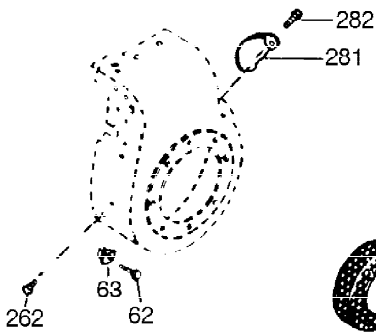

Ref #	Part Number	Qty	Description
305	35554	1	Oil Fill Tube
307	35499	1	"O" Ring
308	35540	1	Fill Tube Clip
310	35555	1	Dipstick
325	29443	1	Wire Clip
327	35392	1	Starter Plug
340	34159	1	Fuel Tank Bracket
341	34158	1	Fuel Tank Bracket
342	650561	1	Screw, 1/4-20 x 5/8"
370B	35274	1	Instruction Decal
370	36261	1	Instruction Decal
370A	550223	1	Name Decal
370C	35344	1	Throttle Decal
380	632230	1	Carburetor (Incl. 184)
390	590666A	1	Rewind Starter
400	33235A	1	* Gasket Set (Incl. items marked PK i n notes) Incl. part #'s 27272A (2), 27896A (2), 27913A (1), 27915A (2), 28938C (1), 29673 (1), 30684 (1), 31688A (1), 33355A (1), 35865 (1)
420	730225	1	SAE 30 4-Cycle Engine Oil (Quart)
453	29538	1	Engine Mounting Base
454	650542	4	Screw, 5/16-18 x 3/4"