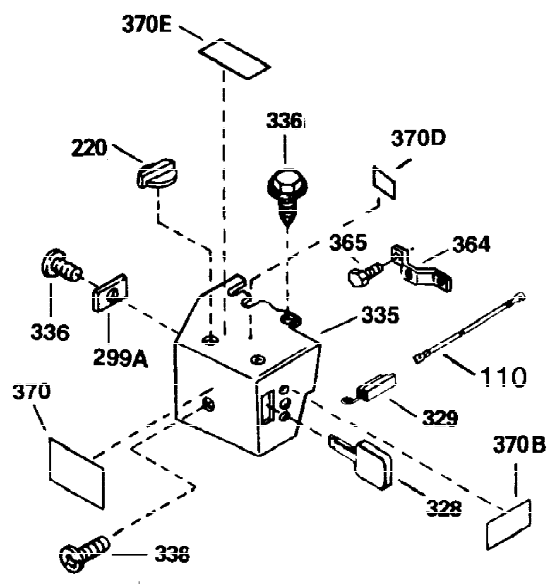

| Ref # | Part Number | Qty | Description   |
|-------|-------------|-----|---|
| 342   | 650561      | 1   | Screw, 1/4-20 x 5/8"  |
| 370C  | 35344       | 1   | Throttle Decal  |
| 370A  | 34686       | 1   | Logo Decal  |
| 380   | 632230      | 1   | Carburetor (Incl. 184)  |
| 400   | 33235A      | 1   | * Gasket Set (Incl. items marked PK i n notes) Incl. part #'s 27272A (2), 27896A (2), 27913A (1), 27915A (2), 28938C (1), 29673 (1), 30684 (1), 31688A (1), 33355A (1), 35865 (1) |
| 420   | 730225      | 1   | SAE 30 4-Cycle Engine Oil (Quart)   |
| 453   | 29538       | 1   | Engine Mounting Base  |
| 454   | 650542      | 4   | Screw, 5/16-18 x 3/4"   |