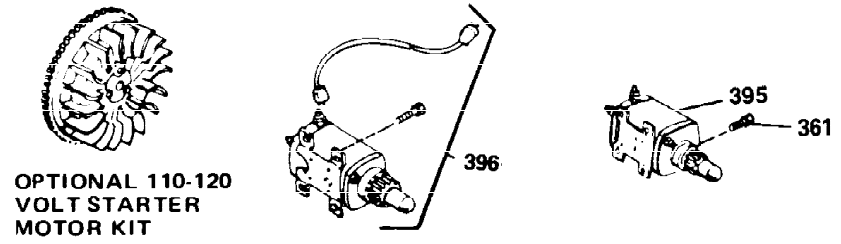

| Ref # | Part Number | Qty | Description   |
|-------|-------------|-----|---|
| 342   | 650561      | 1   | Screw, 1/4-20 x 5/8"  |
| 370C  | 35344       | 1   | Throttle Decal  |
| 370A  | 34686       | 1   | Logo Decal  |
| 380   | 632230      | 1   | Carburetor (Incl. 184)  |
| 400   | 33235A      | 1   | * Gasket Set (Incl. items marked PK i n notes) Incl. part #'s 27272A (2), 27896A (2), 27913A (1), 27915A (2), 28938C (1), 29673 (1), 30684 (1), 31688A (1), 33355A (1), 35865 (1) |
| 420   | 730225      | 1   | SAE 30 4-Cycle Engine Oil (Quart)   |
| 453   | 29538       | 1   | Engine Mounting Base  |
| 454   | 650542      | 4   | Screw, 5/16-18 x 3/4"   |