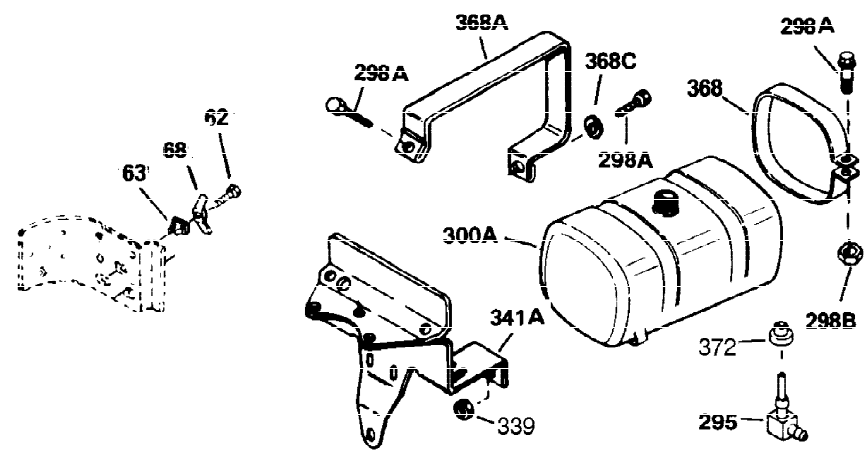

| Ref # | Part Number | Qty | Description   |
|-------|-------------|-----|---|
| 342   | 650561      | 1   | Screw, 1/4-20 x 5/8"  |
| 370C  | 35344       | 1   | Throttle Decal  |
| 370A  | 34686       | 1   | Logo Decal  |
| 380   | 632230      | 1   | Carburetor (Incl. 184)  |
| 400   | 33235A      | 1   | * Gasket Set (Incl. items marked PK i n notes) Incl. part #'s 27272A (2), 27896A (2), 27913A (1), 27915A (2), 28938C (1), 29673 (1), 30684 (1), 31688A (1), 33355A (1), 35865 (1) |
| 420   | 730225      | 1   | SAE 30 4-Cycle Engine Oil (Quart)   |
| 453   | 29538       | 1   | Engine Mounting Base  |
| 454   | 650542      | 4   | Screw, 5/16-18 x 3/4"   |