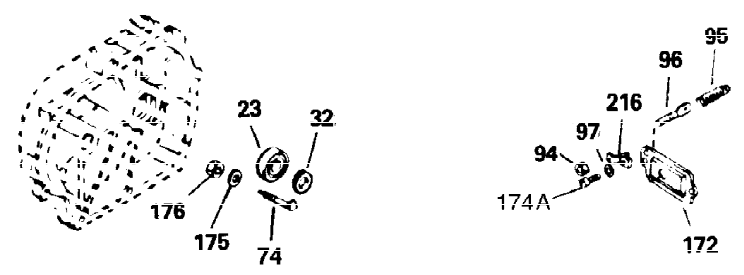

| Ref # | Part Number | Qty | Description   |
|-------|-------------|-----|---|
| 342   | 650561      | 1   | Screw, 1/4-20 x 5/8"  |
| 370C  | 35344       | 1   | Throttle Decal  |
| 370A  | 34686       | 1   | Logo Decal  |
| 380   | 632230      | 1   | Carburetor (Incl. 184)  |
| 400   | 33235A      | 1   | * Gasket Set (Incl. items marked PK i n notes) Incl. part #'s 27272A (2), 27896A (2), 27913A (1), 27915A (2), 28938C (1), 29673 (1), 30684 (1), 31688A (1), 33355A (1), 35865 (1) |
| 420   | 730225      | 1   | SAE 30 4-Cycle Engine Oil (Quart)   |
| 453   | 29538       | 1   | Engine Mounting Base  |
| 454   | 650542      | 4   | Screw, 5/16-18 x 3/4"   |