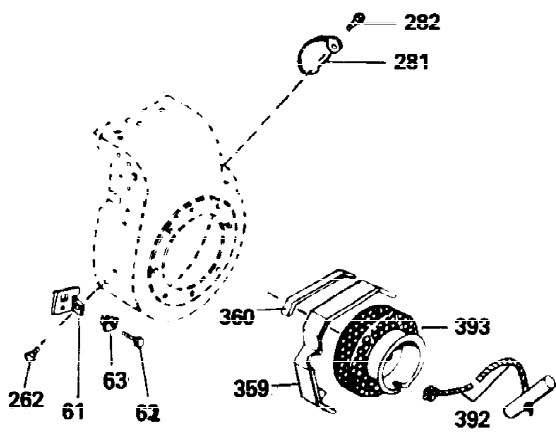

| Ref # | Part Number | Qty | Description   |
|-------|-------------|-----|---|
| 342   | 650561      | 1   | Screw, 1/4-20 x 5/8"  |
| 370C  | 35344       | 1   | Throttle Decal  |
| 370A  | 34686       | 1   | Logo Decal  |
| 380   | 632230      | 1   | Carburetor (Incl. 184)  |
| 400   | 33235A      | 1   | * Gasket Set (Incl. items marked PK i n notes) Incl. part #'s 27272A (2), 27896A (2), 27913A (1), 27915A (2), 28938C (1), 29673 (1), 30684 (1), 31688A (1), 33355A (1), 35865 (1) |
| 420   | 730225      | 1   | SAE 30 4-Cycle Engine Oil (Quart)   |
| 453   | 29538       | 1   | Engine Mounting Base  |
| 454   | 650542      | 4   | Screw, 5/16-18 x 3/4"   |