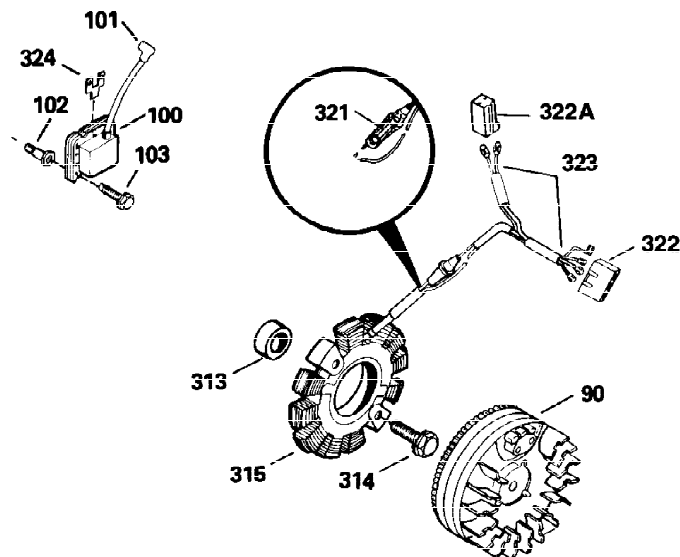

**ADD-ON ALTERNATOR
 AC LIGHTING OR DC CHARGING**

730571
 Can be used on H50-60 with stamped steel starter.

**STANDARD POINT
 IGNITION**

SOLID STATE

Ref #	Part Number	Qty	Description
90	611084	1	Flywheel
100	34443A	1	Solid State Ignition
102	650872	2	Solid State Mounting Stud
103	650814	2	Screw, Torx T-15, 10-24 x 1"
172	28425	1	Valve Cover
173	35350	1	Breather Tube
239	27272A	1	* Air Cleaner Gasket
242	31691	1	Air Cleaner Bracket
245	30727	1	Air Cleaner Filter
269	35865	1	* Exhaust Manifold Gasket
277A	30196	1	Screw, 5/16-18 x 3/4"
279B	26073	1	Washer