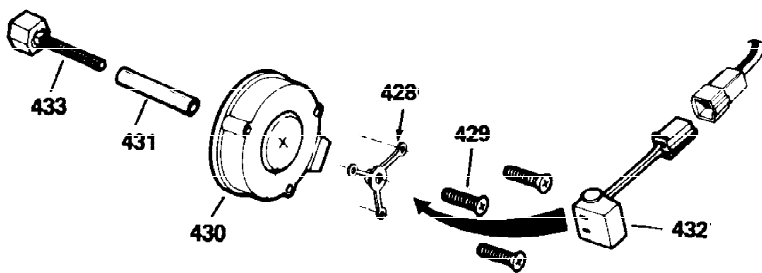

**ADD-ON ALTERNATOR
 AC LIGHTING OR DC CHARGING**

730571
 Can be used on H50-60 with stamped steel starter.

**STANDARD POINT
 IGNITION**

SOLID STATE

Ref #	Part Number	Qty	Description
90	611084	1	Flywheel
100	34443A	1	Solid State Ignition
102	650872	2	Solid State Mounting Stud
103	650814	2	Screw, Torx T-15, 10-24 x 1"
172	28425	1	Valve Cover
173	35350	1	Breather Tube
239	27272A	1	* Air Cleaner Gasket
242	31691	1	Air Cleaner Bracket
245	30727	1	Air Cleaner Filter
269	35865	1	* Exhaust Manifold Gasket
277A	30196	1	Screw, 5/16-18 x 3/4"
279B	26073	1	Washer