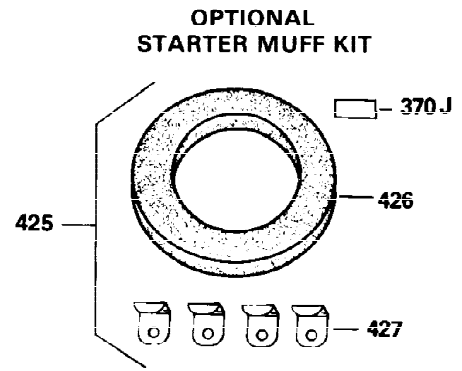

Ref #	Part Number	Qty	Description
341	34158	1	Fuel Tank Bracket
342	650561	1	Screw, 1/4-20 x 5/8"
355	590387	1	Starter Handle
370A	550223	1	Logo Decal
380	632230	1	Carburetor (Incl. 184)
390	590666	1	Rewind Starter
400	33235A	1	* Gasket Set (Incl. items marked PK i n notes) Incl. part #'s 27272A (2), 27896A (2), 27913A (1), 27915A (2), 28938C (1), 29673 (1), 30684 (1), 31688A (1), 33355A (1), 35865 (1)
420	730225	1	SAE 30 4-Cycle Engine Oil (Quart)
453	29538	1	Engine Mounting Base
454	650542	4	Screw, 5/16-18 x 3/4"

OPTIONAL 110-120
VOLT STARTER
MOTOR KIT

OPTIONAL SPARK ARREST
MUFFLER

Ref #	Part Number	Qty	Description
94	33450	1	Lock Nut, 10-32
95	30886A	1	Extension Spring
96	30845A	1	R.P.M. Adjusting Bolt
172	28425	1	Valve Cover
216	32328	1	R.P.M. Adjusting Lever (Incl. 94)
242	31691	1	Air Cleaner Bracket
262	29747B	2	Screw, Torx T-40, 5/16-24 x 21/32"
269	35865	1	* Exhaust Manifold Gasket
275	32401	1	Muffler
277	650694A	1	Screw, 5/16-18 x 2"
277A	30196	1	Screw, 5/16-18 x 3/4"
279B	26073	1	Washer
370	34346	1	Instruction Decal
370B	35274	1	Instruction Decal

**ADD-ON ALTERNATOR
 AC LIGHTING OR DC CHARGING**

730571
 Can be used on H50-60 with stamped steel starter.

**STANDARD POINT
 IGNITION**

SOLID STATE

Ref #	Part Number	Qty	Description
90	611084	1	Flywheel
100	34443A	1	Solid State Ignition
102	650872	2	Solid State Mounting Stud
103	650814	2	Screw, Torx T-15, 10-24 x 1"
172	28425	1	Valve Cover
173	35350	1	Breather Tube
239	27272A	1	* Air Cleaner Gasket
242	31691	1	Air Cleaner Bracket
245	30727	1	Air Cleaner Filter
269	35865	1	* Exhaust Manifold Gasket
277A	30196	1	Screw, 5/16-18 x 3/4"
279B	26073	1	Washer