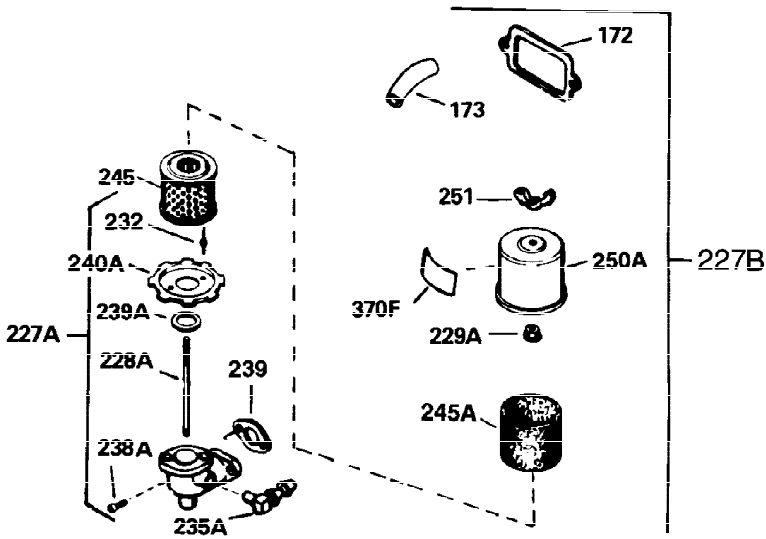

**ADD-ON ALTERNATOR
AC LIGHTING OR DC CHARGING**