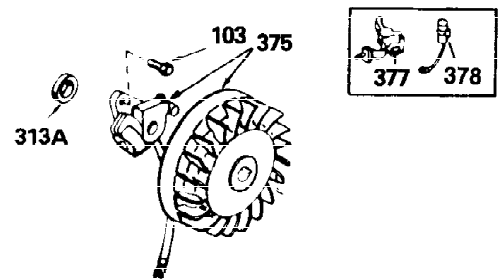

Ref #	Part Number	Qty	Description
341	34158	1	Fuel Tank Bracket
342	650561	1	Screw, 1/4-20 x 5/8"
355	590387	1	Starter Handle
370A	550223	1	Logo Decal
380	632230	1	Carburetor (Incl. 184)
390	590666	1	Rewind Starter
400	33235A	1	* Gasket Set (Incl. items marked PK i n notes) Incl. part #'s 27272A (2), 27896A (2), 27913A (1), 27915A (2), 28938C (1), 29673 (1), 30684 (1), 31688A (1), 33355A (1), 35865 (1)
420	730225	1	SAE 30 4-Cycle Engine Oil (Quart)
453	29538	1	Engine Mounting Base
454	650542	4	Screw, 5/16-18 x 3/4"

OPTIONAL 110-120
VOLT STARTER
MOTOR KIT

OPTIONAL SPARK ARREST
MUFFLER

Ref #	Part Number	Qty	Description
94	33450	1	Lock Nut, 10-32
95	30886A	1	Extension Spring
96	30845A	1	R.P.M. Adjusting Bolt
172	28425	1	Valve Cover
216	32328	1	R.P.M. Adjusting Lever (Incl. 94)
242	31691	1	Air Cleaner Bracket
262	29747B	2	Screw, Torx T-40, 5/16-24 x 21/32"
269	35865	1	* Exhaust Manifold Gasket
275	32401	1	Muffler
277	650694A	1	Screw, 5/16-18 x 2"
277A	30196	1	Screw, 5/16-18 x 3/4"
279B	26073	1	Washer
370	34346	1	Instruction Decal
370B	35274	1	Instruction Decal

**ADD-ON ALTERNATOR
 AC LIGHTING OR DC CHARGING**

730571
 Can be used on H50-60 with stamped steel starter.

**STANDARD POINT
 IGNITION**

SOLID STATE

Ref #	Part Number	Qty	Description
90	611084	1	Flywheel
100	34443A	1	Solid State Ignition
102	650872	2	Solid State Mounting Stud
103	650814	2	Screw, Torx T-15, 10-24 x 1"
172	28425	1	Valve Cover
173	35350	1	Breather Tube
239	27272A	1	* Air Cleaner Gasket
242	31691	1	Air Cleaner Bracket
245	30727	1	Air Cleaner Filter
269	35865	1	* Exhaust Manifold Gasket
277A	30196	1	Screw, 5/16-18 x 3/4"
279B	26073	1	Washer