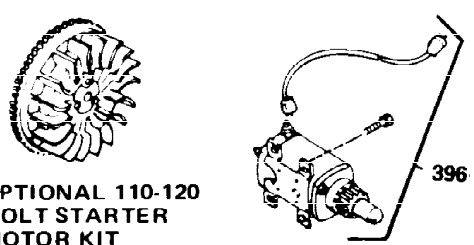

OPTIONAL 110-120
VOLT STARTER
MOTOR KIT

OPTIONAL SPARK ARREST
MUFFLER