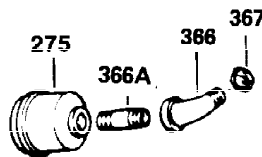

**OPTIONAL SPARK ARREST
MUFFLER**