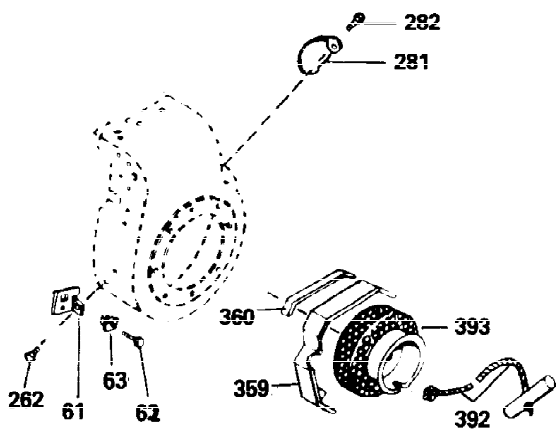

Ref #	Part Number	Qty	Description
340	34159	1	Fuel Tank Bracket
341	34158	1	Fuel Tank Bracket
342	650561	1	Screw, 1/4-20 x 5/8"
370C	35344	1	Throttle Decal
370A	34686	1	Name Decal
380	632230	1	Carburetor (Incl. 184)
400	33235A	1	* Gasket Set (Incl. items marked PK i n notes) Incl. part #'s 27272A (2), 27896A (2), 27913A (1), 27915A (2), 28938C (1), 29673 (1), 30684 (1), 31688A (1), 33355A (1), 35865 (1)
420	730225	1	SAE 30 4-Cycle Engine Oil (Quart)
453	29538	1	Engine Mounting Base
454	650542	4	Screw, 5/16-18 x 3/4"