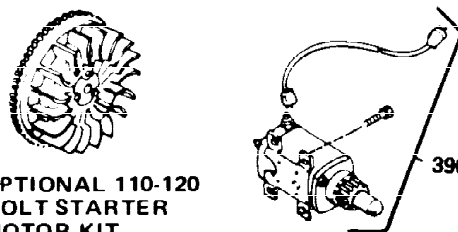

**OPTIONAL 110-120
VOLT STARTER
MOTOR KIT**