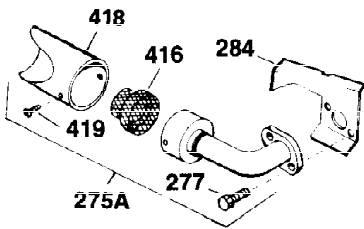

**OPTIONAL SPARK ARREST
MUFFLER**