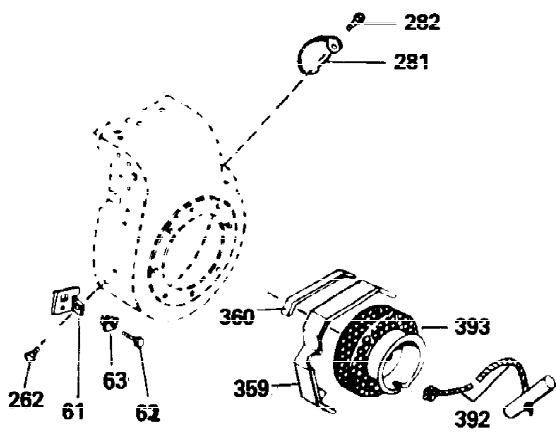

Ref #	Part Number	Qty	Description
341	34158	1	Fuel Tank Bracket
342	650561	1	Screw, 1/4-20 x 5/8"
370C	35344	1	Throttle Decal
370A	34686	1	Name Decal
380	632230	1	Carburetor (Incl. 184)
400	33235A	1	* Gasket Set (Incl. items marked PK i n notes) Incl. part #'s 27272A (2), 27896A (2), 27913A (1), 27915A (2), 28938C (1), 29673 (1), 30684 (1), 31688A (1), 33355A (1), 35865 (1)
420	730225	1	SAE 30 4-Cycle Engine Oil (Quart)
453	29538	1	Engine Mounting Base
454	650542	4	Screw, 5/16-18 x 3/4"