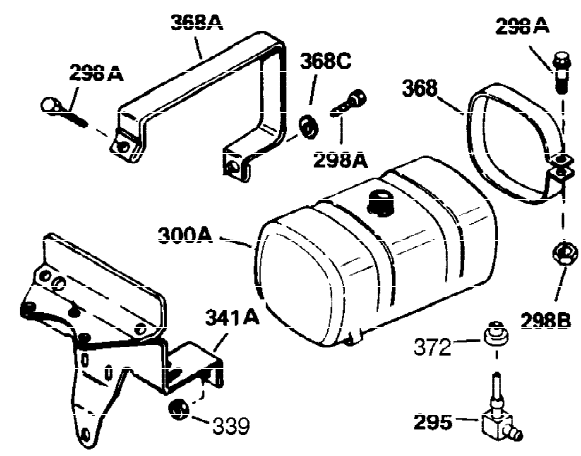

Ref #	Part Number	Qty	Description
341	34158	1	Fuel Tank Bracket
342	650561	1	Screw, 1/4-20 x 5/8"
370C	35344	1	Throttle Decal
370A	34686	1	Name Decal
380	632230	1	Carburetor (Incl. 184)
400	33235A	1	* Gasket Set (Incl. items marked PK i n notes) Incl. part #'s 27272A (2), 27896A (2), 27913A (1), 27915A (2), 28938C (1), 29673 (1), 30684 (1), 31688A (1), 33355A (1), 35865 (1)
420	730225	1	SAE 30 4-Cycle Engine Oil (Quart)
453	29538	1	Engine Mounting Base
454	650542	4	Screw, 5/16-18 x 3/4"