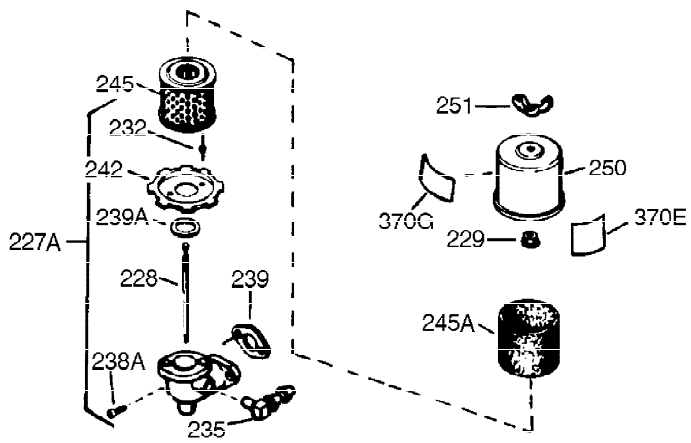

**OPTIONAL
STARTER MUFF KIT**

730571

Can be used on H50-60 with
stamped steel starter.