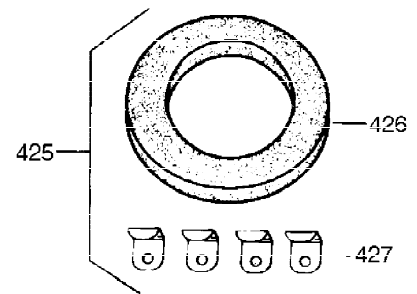

**OPTIONAL
STARTER MUFF KIT**

730571

Can be used on H50-60 with
stamped steel starter.