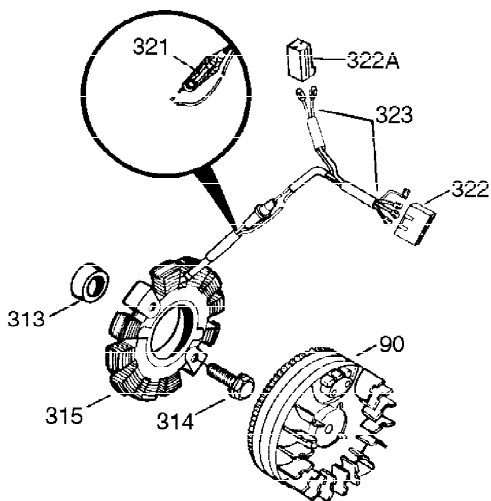

**OPTIONAL
STARTER MUFF KIT**

730571

Can be used on H50-60 with
stamped steel starter.