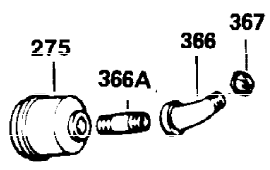

OPTIONAL SPARK ARREST
MUFFLER