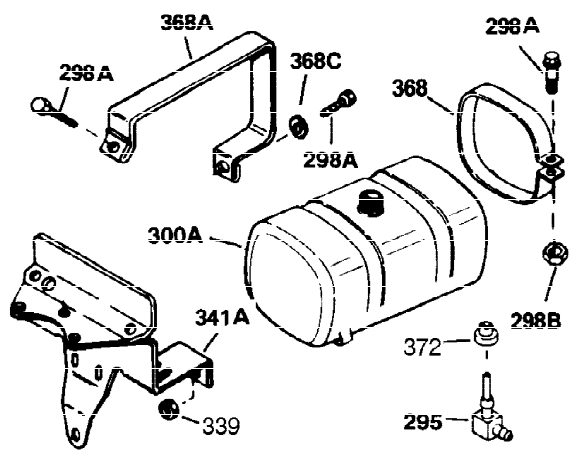

OPTIONAL SPARK ARREST
MUFFLER