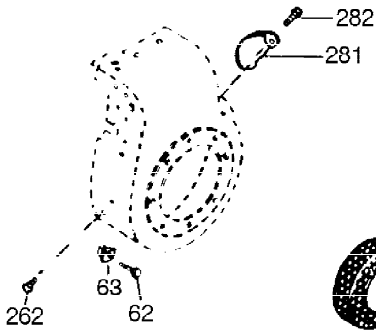

Ref #	Part Number	Qty	Description
311	35888	1	Oil Fill Plug (Incl. 312)
312	29673	1	Oil Fill Plug Gasket
327	35392	1	Starter Plug
340	36209	1	Fuel Tank Bracket
342	30063	1	Screw, Torx T-30, 1/4-20 x 1/2"
370	36261	1	Instruction Decal
370D	34414	1	Warning Decal
370C	550197	1	Stop Decal
370B	35274	1	Instruction Decal
380	632230	1	Carburetor (Incl. 184)
390	590688	1	Rewind Starter
400	36447	1	* Gasket Set (Incl. items marked PK i n notes) Incl. part #'s 26756 (1), 27272A (2), 27896A (2), 27915A (1), 29673 (1), 30684 (1), 31688A (1), 33629 (1), 34912 (1), 35865 (1), 36445 (1)
420	730225	1	SAE 30 4-Cycle Engine Oil (Quart)
453	29538	1	Engine Mounting Base
454	650542	4	Screw, 5/16-18 x 3/4"