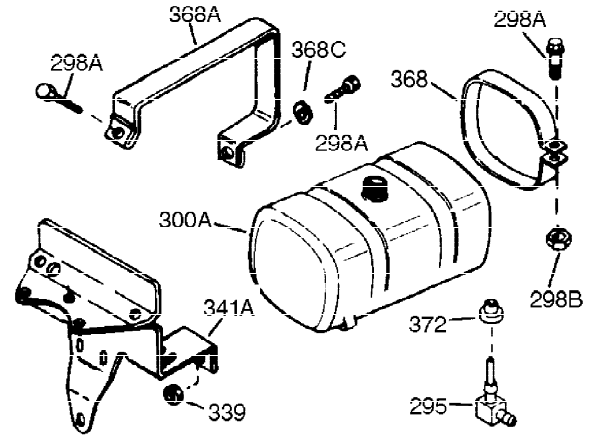

Ref #	Part Number	Qty	Description
311	35888	1	Oil Fill Plug (Incl. 312)
312	29673	1	Oil Fill Plug Gasket
327	35392	1	Starter Plug
340	36209	1	Fuel Tank Bracket
342	30063	1	Screw, Torx T-30, 1/4-20 x 1/2"
370	36261	1	Instruction Decal
370D	34414	1	Warning Decal
370C	550197	1	Stop Decal
370B	35274	1	Instruction Decal
380	632230	1	Carburetor (Incl. 184)
390	590688	1	Rewind Starter
400	36447	1	* Gasket Set (Incl. items marked PK i n notes) Incl. part #'s 26756 (1), 27272A (2), 27896A (2), 27915A (1), 29673 (1), 30684 (1), 31688A (1), 33629 (1), 34912 (1), 35865 (1), 36445 (1)
420	730225	1	SAE 30 4-Cycle Engine Oil (Quart)
453	29538	1	Engine Mounting Base
454	650542	4	Screw, 5/16-18 x 3/4"