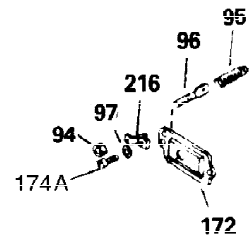

**OPTIONAL 110-120
VOLT STARTER
MOTOR KIT**