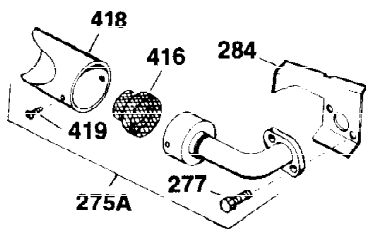

**OPTIONAL SPARK ARREST
MUFFLER**