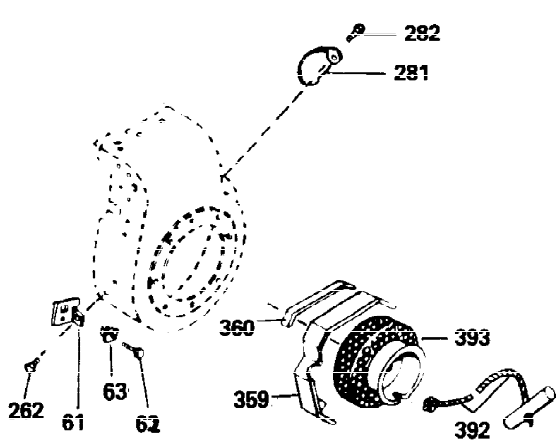

Ref #	Part Number	Qty	Description
305	35554	1	Oil Fill Tube
307	35499	1	"O" Ring
308	33997	1	Oil Fill Tube Clip
310	35555	1	Dipstick
325A	27275	1	Wire Clip
325	29443	1	Wire Clip
327	35392	1	Starter Plug
340	34159	1	Fuel Tank Bracket
341	34158	1	Fuel Tank Bracket
342	650561	1	Screw, 1/4-20 x 5/8"
370C	34704	1	Instruction Decal
370A	34686	1	Name Decal
380	632257	1	Carburetor (Incl. 184)
390	590666	1	Rewind Starter
400	33235A	1	* Gasket Set (Incl. items marked PK i n notes) Incl. part #'s 27272A (2), 27896A (2), 27913A (1), 27915A (2), 28938C (1), 29673 (1), 30684 (1), 31688A (1), 33355A (1), 35865 (1)
420	730225	1	SAE 30 4-Cycle Engine Oil (Quart)
453	29538	1	Engine Mounting Base
454	650542	4	Screw, 5/16-18 x 3/4"