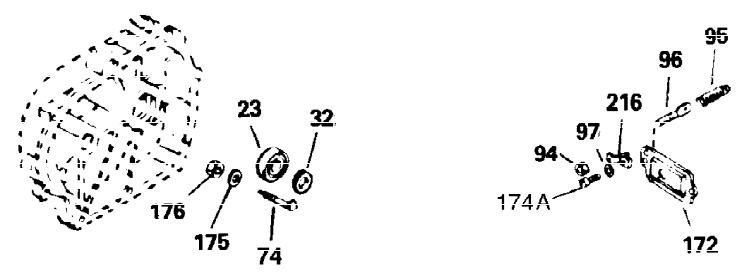

Ref #	Part Number	Qty	Description
300	34186A	1	Fuel Tank (Incl. 292 & 301)
301	35355	1	Fuel Cap
305	35554	1	Oil Fill Tube
307	35499	1	"O" Ring
308	35540	1	Fill Tube Clip
310	35555	1	Dipstick
325	34246	1	Wire Clip
327	35392	1	Starter Plug
340	34159	1	Fuel Tank Bracket
341	34158	1	Fuel Tank Bracket
342	650561	1	Screw, 1/4-20 x 5/8"
370A	550223	1	Name Decal
380	632230	1	Carburetor (Incl. 184)
390	590666	1	Rewind Starter
400	33235A	1	* Gasket Set (Incl. items marked PK i n notes) Incl. part #'s 27272A (2), 27896A (2), 27913A (1), 27915A (2), 28938C (1), 29673 (1), 30684 (1), 31688A (1), 33355A (1), 35865 (1)
420	730225	1	SAE 30 4-Cycle Engine Oil (Quart)
453	29538	1	Engine Mounting Base
454	650542	4	Screw, 5/16-18 x 3/4"