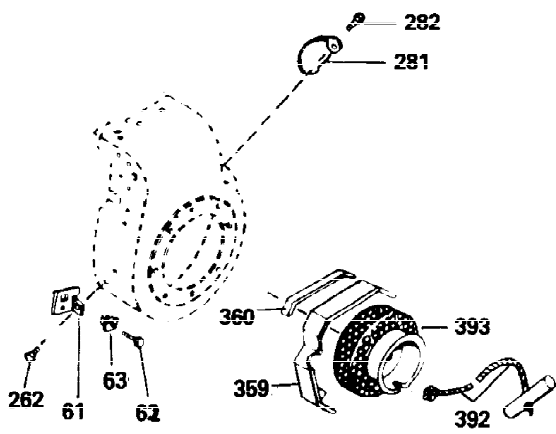

Ref #	Part Number	Qty	Description
300	34186A	1	Fuel Tank (Incl. 292 & 301)
301	35355	1	Fuel Cap
305	35554	1	Oil Fill Tube
307	35499	1	"O" Ring
308	35540	1	Fill Tube Clip
310	35555	1	Dipstick
325	34246	1	Wire Clip
327	35392	1	Starter Plug
340	34159	1	Fuel Tank Bracket
341	34158	1	Fuel Tank Bracket
342	650561	1	Screw, 1/4-20 x 5/8"
370A	550223	1	Name Decal
380	632230	1	Carburetor (Incl. 184)
390	590666	1	Rewind Starter
400	33235A	1	* Gasket Set (Incl. items marked PK i n notes) Incl. part #'s 27272A (2), 27896A (2), 27913A (1), 27915A (2), 28938C (1), 29673 (1), 30684 (1), 31688A (1), 33355A (1), 35865 (1)
420	730225	1	SAE 30 4-Cycle Engine Oil (Quart)
453	29538	1	Engine Mounting Base
454	650542	4	Screw, 5/16-18 x 3/4"