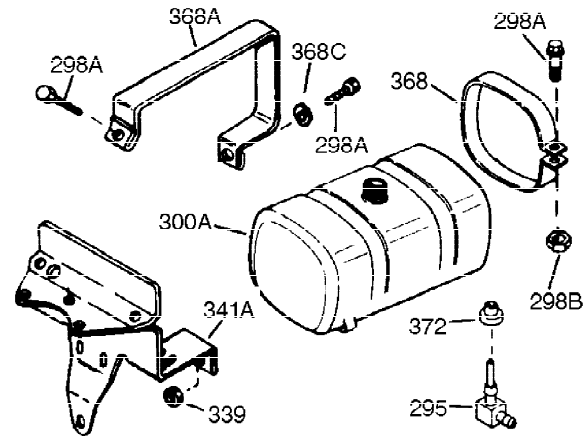

**OPTIONAL 110-120
VOLT STARTER
MOTOR KIT**