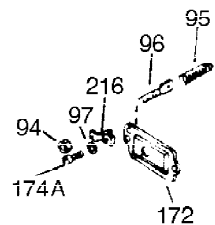

**OPTIONAL 110-120
VOLT STARTER
MOTOR KIT**