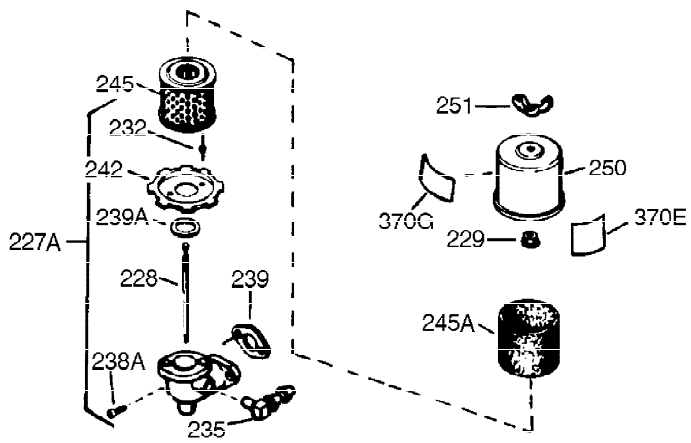

Ref #	Part Number	Qty	Description
325	29443	1	Wire Clip
327	35392	1	Starter Plug
340	34159	1	Fuel Tank Bracket
341	34158	1	Fuel Tank Bracket
342	650561	1	Screw, 1/4-20 x 5/8"
370	36261	1	Instruction Decal
370B	35274	1	Instruction Decal
370A	35344	1	Throttle Decal
380	632230	1	Carburetor (Incl. 184)
390	590688	1	Rewind Starter
400	36447	1	* Gasket Set (Incl. items marked PK i n notes) Incl. part #'s 26756 (1), 27272A (1), 27896A (2), 27915A (1), 29673 (1), 30684 (1), 31688A (1), 33629 (1), 34912 (1), 35865 (1), 36445 (1)
420	730225	1	SAE 30 4-Cycle Engine Oil (Quart)
453	29538	1	Engine Mounting Base
454	650542	4	Screw, 5/16-18 x 3/4"

Ref #	Part Number	Qty	Description
23	31793	1	Ball Bearing
32	31792	1	Washer
74	31855	2	Bearing Retainer
172	28425	1	Valve Cover
175	650778	2	Lock Washer
176	650580	2	Lock Nut 10-24
262	29747B	2	Screw, Torx T-40, 5/16-24 x 21/32"
269	35865	1	* Exhaust Manifold Gasket
277A	30196	1	Screw, 5/16-18 x 3/4"