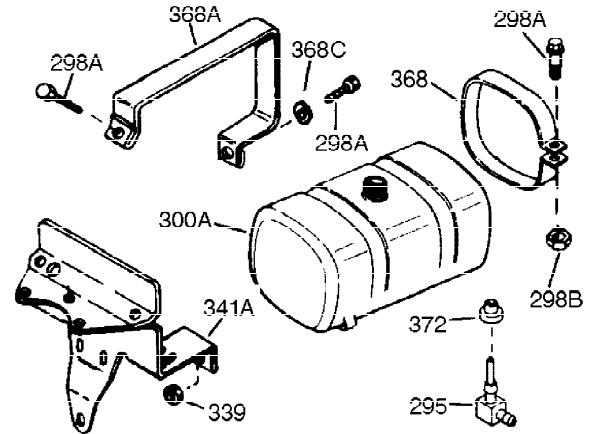

Ref #	Part Number	Qty	Description
23	31793	1	Ball Bearing
32	31792	1	Washer
74	31855	2	Bearing Retainer
172	28425	1	Valve Cover
175	650778	2	Lock Washer
176	650580	2	Lock Nut 10-24
262	29747B	2	Screw, Torx T-40, 5/16-24 x 21/32"
269	35865	1	* Exhaust Manifold Gasket
277A	30196	1	Screw, 5/16-18 x 3/4"