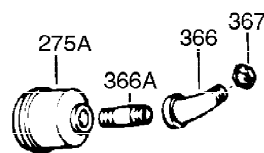

Ref #	Part Number	Qty	Description
23	31793	1	Ball Bearing
32	31792	1	Washer
74	31855	2	Bearing Retainer
172	28425	1	Valve Cover
175	650778	2	Lock Washer
176	650580	2	Lock Nut 10-24
262	29747B	2	Screw, Torx T-40, 5/16-24 x 21/32"
269	35865	1	* Exhaust Manifold Gasket
277A	30196	1	Screw, 5/16-18 x 3/4"