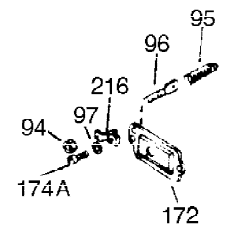

Ref #	Part Number	Qty	Description
325	29443	1	Wire Clip
327	35392	1	Starter Plug
340	34159	1	Fuel Tank Bracket
341	34158	1	Fuel Tank Bracket
342	650561	1	Screw, 1/4-20 x 5/8"
370	36261	1	Instruction Decal
370B	35274	1	Instruction Decal
370A	35344	1	Throttle Decal
380	632230	1	Carburetor (Incl. 184)
390	590688	1	Rewind Starter
400	36447	1	* Gasket Set (Incl. items marked PK i n notes) Incl. part #'s 26756 (1), 27272A (1), 27896A (2), 27915A (1), 29673 (1), 30684 (1), 31688A (1), 33629 (1), 34912 (1), 35865 (1), 36445 (1)
420	730225	1	SAE 30 4-Cycle Engine Oil (Quart)
453	29538	1	Engine Mounting Base
454	650542	4	Screw, 5/16-18 x 3/4"

Ref #	Part Number	Qty	Description
23	31793	1	Ball Bearing
32	31792	1	Washer
74	31855	2	Bearing Retainer
172	28425	1	Valve Cover
175	650778	2	Lock Washer
176	650580	2	Lock Nut 10-24
262	29747B	2	Screw, Torx T-40, 5/16-24 x 21/32"
269	35865	1	* Exhaust Manifold Gasket
277A	30196	1	Screw, 5/16-18 x 3/4"