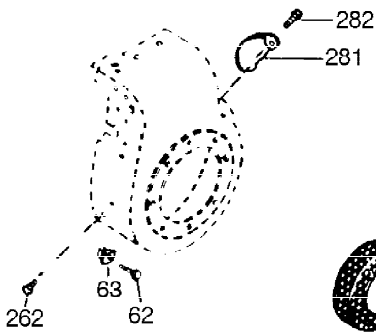

Ref #	Part Number	Qty	Description
23	31793	1	Ball Bearing
32	31792	1	Washer
74	31855	2	Bearing Retainer
172	28425	1	Valve Cover
175	650778	2	Lock Washer
176	650580	2	Lock Nut 10-24
262	29747B	2	Screw, Torx T-40, 5/16-24 x 21/32"
269	35865	1	* Exhaust Manifold Gasket
277A	30196	1	Screw, 5/16-18 x 3/4"