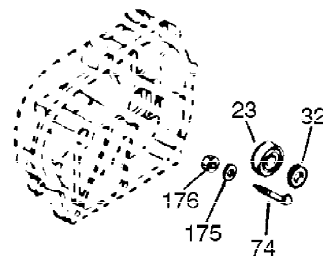

**OPTIONAL 110-120
VOLT STARTER
MOTOR KIT**