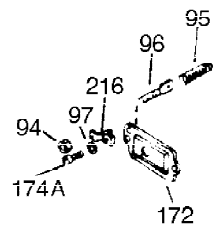

**OPTIONAL 110-120
VOLT STARTER
MOTOR KIT**