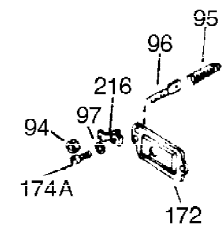

**OPTIONAL 110-120
VOLT STARTER
MOTOR KIT**