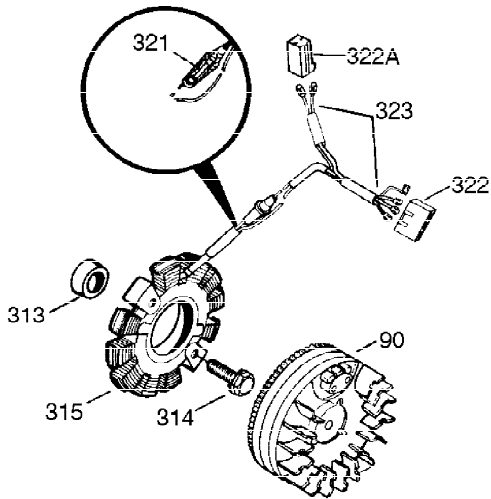

**OPTIONAL
STARTER MUFF KIT**

730571

Can be used on H50-60 with
stamped steel starter.