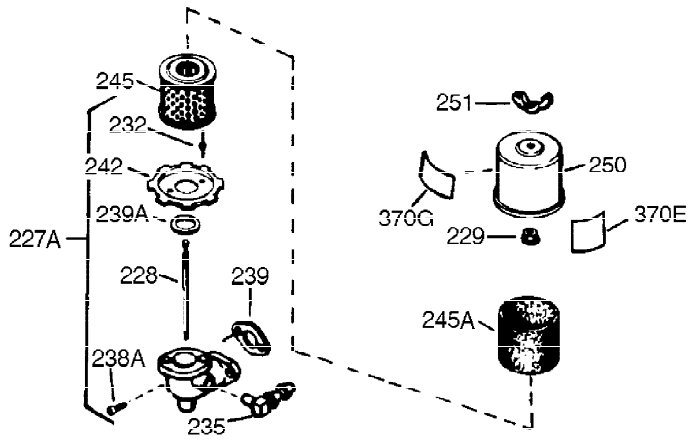

**OPTIONAL
STARTER MUFF KIT**

730571

Can be used on H50-60 with
stamped steel starter.