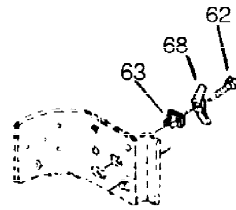

**OPTIONAL 110-120
VOLT STARTER
MOTOR KIT**