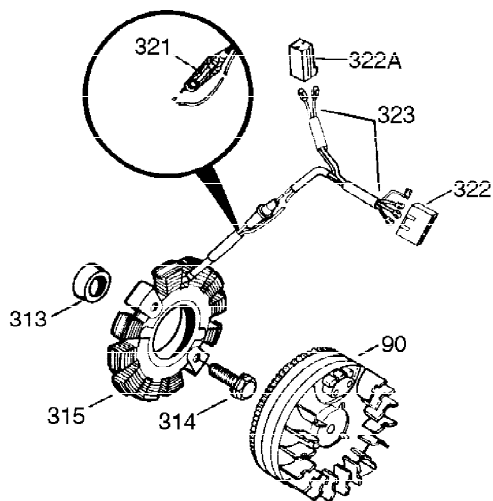

**OPTIONAL
STARTER MUFF KIT**

730571

Can be used on H50-60 with
stamped steel starter.