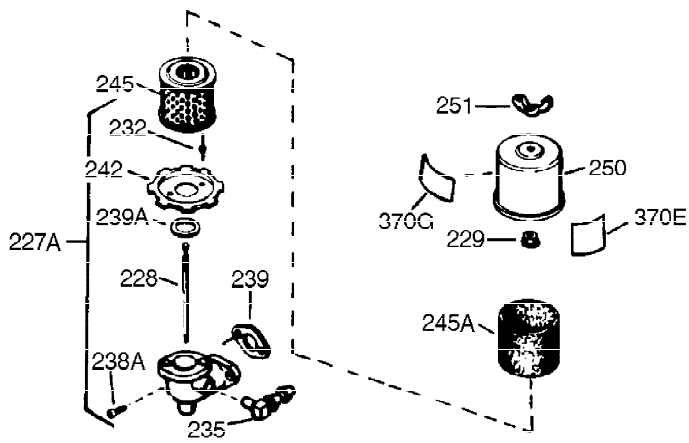

**OPTIONAL
STARTER MUFF KIT**

730571

Can be used on H50-60 with
stamped steel starter.