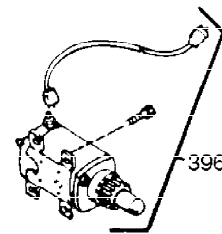

**OPTIONAL 110-120
VOLT STARTER
MOTOR KIT**